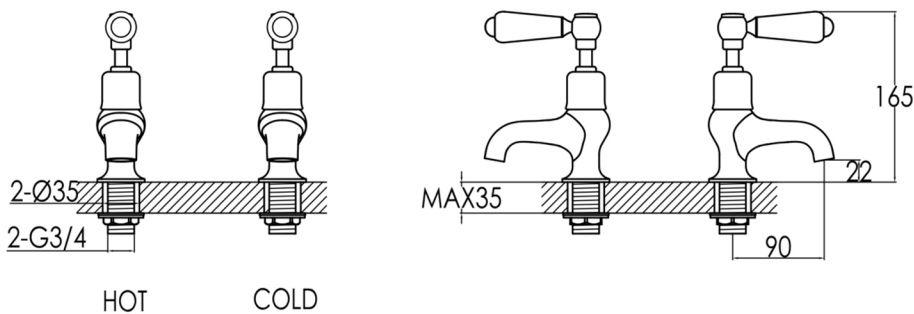

Technical Data Sheet

Product range: GROSVENOR

Product code: 85015, 85015G, GB85015

Finishes Available: Brass with Chrome, Antique Brass finishes

Min Pressure:

HPI

Approvals:

N/A

Connections:

G 1/2"

Warranty:

15 Years (5 on cartridges)

Flow Rate

0.2Bar: 7.6L/min

0.5Bar: 8.6L/min

1Bar: 10L/min