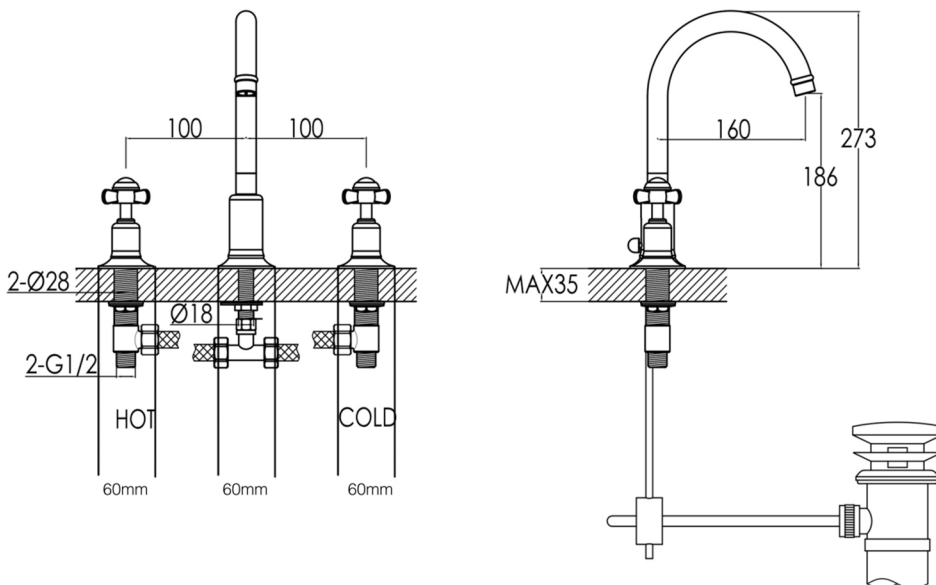

Technical Data Sheet

Product range: GROSVENOR

Product code: 98191, 98191G, GB98191

Finishes Available: Brass with Chrome, Antique Brass, Nickel finishes

Min Pressure:

LP 0.2

Approvals:

N/A

Connections:

G 1/2"

Warranty:

15 Years (5 on cartridges)

Flow Rate

0.2Bar: 5.6L/min

0.5Bar: 6.4L/min

1Bar: 8L/min

2Bar: 10L/min

3Bar: 12.8L/min