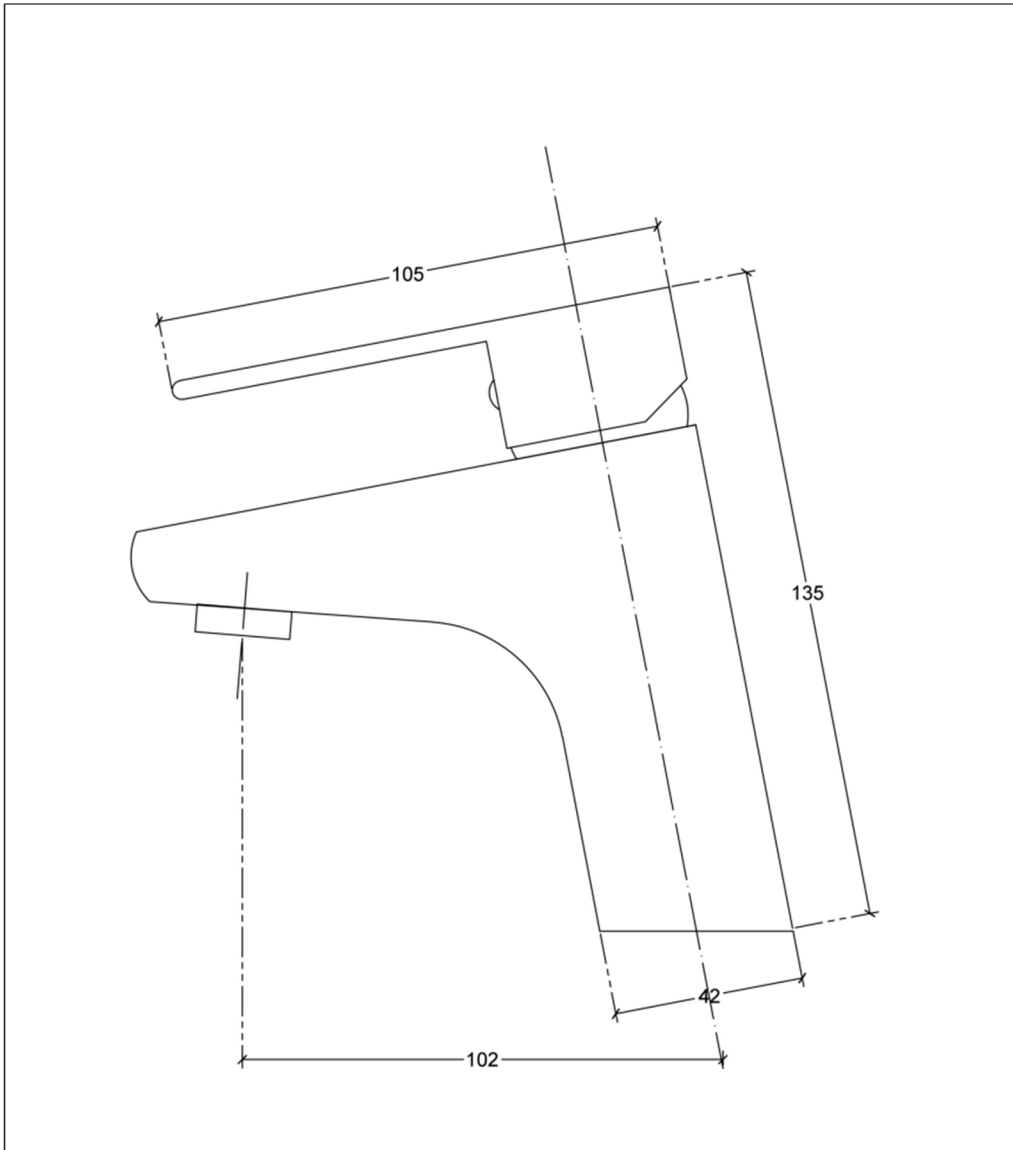

# Technical Data Sheet

Product range: CLOAKROOM

Product code: 78001

Finishes Available: Chrome

**Min Pressure:**  
LP 0.2

**Approvals:**  
N/A

**Connections:**  
G 1/2"

**Warranty:**  
15 Years (5 on cartridges)

## Flow Rate