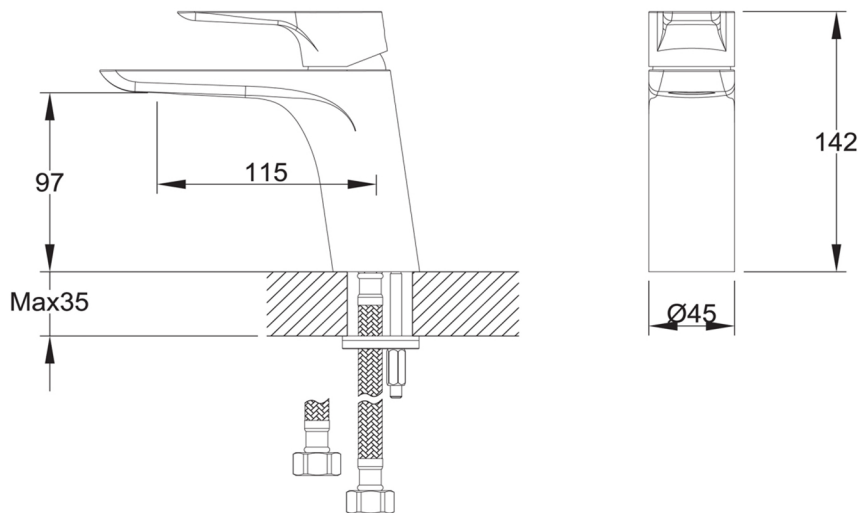

Technical Data Sheet

Product range: AMORE

Product code: 79001

Finishes Available: Chrome

Min Pressure:

MP 0.5

Approvals:

N/A

Connections:

G 1/2"

Warranty:

15 Years (5 on cartridges)

Flow Rate

0.5Bar: 10L/min

1Bar: 12.2L/min

2Bar: 18L/min

3Bar: 20L/min