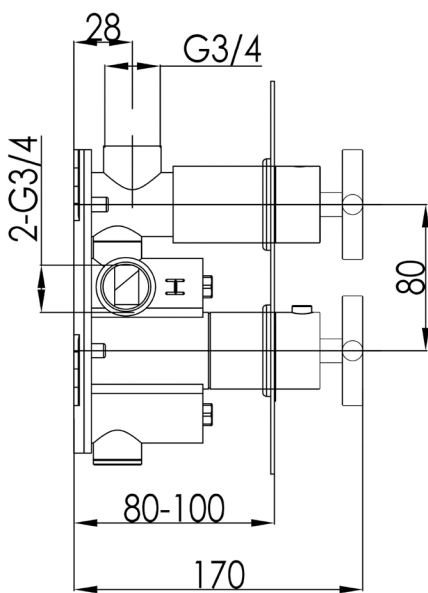

Technical Data Sheet

Product range: AMORE

Product code: 79671

Finishes Available: Chrome

Min Pressure:

MP 0.5

Approvals:

WRAS

Connections:

G3/4"

Warranty:

15 Years (5 on cartridges)

Flow Rate

0.2Bar: 12L/min

0.5Bar: 17L/min

1Bar: 21L/min