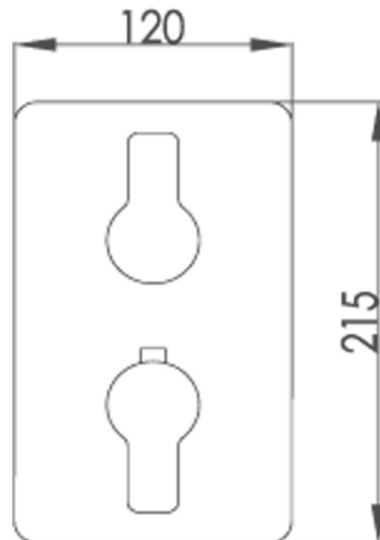

Technical Data Sheet

Product range: AMORE

Product code: 79671

Finishes Available: Chrome

Min Pressure:

MP 0.5

Approvals:

WRAS

Connections:

G3/4"

Warranty:

15 Years (5 on cartridges)

Flow Rate

0.2Bar: 12L/min

0.5Bar: 17L/min

1Bar: 21L/min