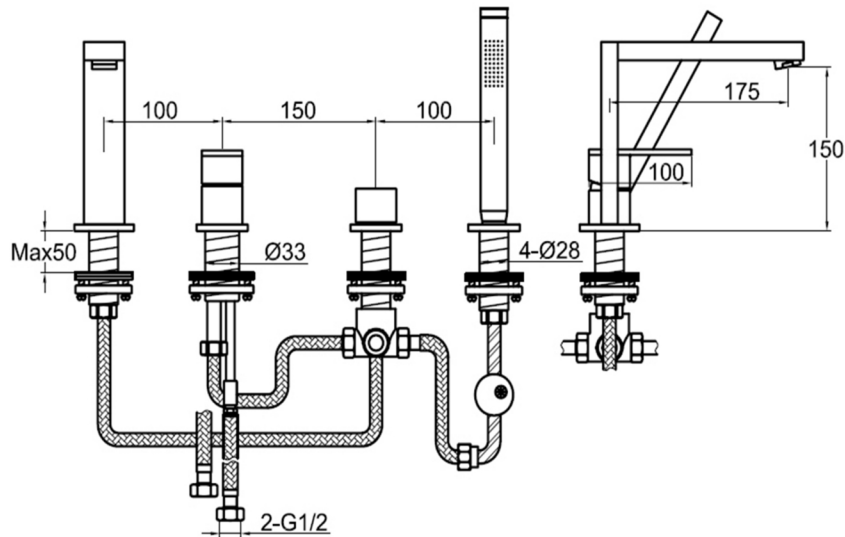

Technical Data Sheet

Product range: ATHENA

Product code: 862277

Finishes Available: Chrome

Min Pressure:

HP 1

Approvals:

N/A

Connections:

G 1/2"

Warranty:

15 Years (5 on cartridges)

Flow Rate

Shower

0.5Bar: 5L/min

1Bar: 8L/min

2Bar: 11.8L/min

3Bar: 14.3L/min

Flow Rate

Bath

0.5Bar: 8L/min

1Bar: 11L/min

2Bar: 14.9L/min

3Bar: 17.7L/min