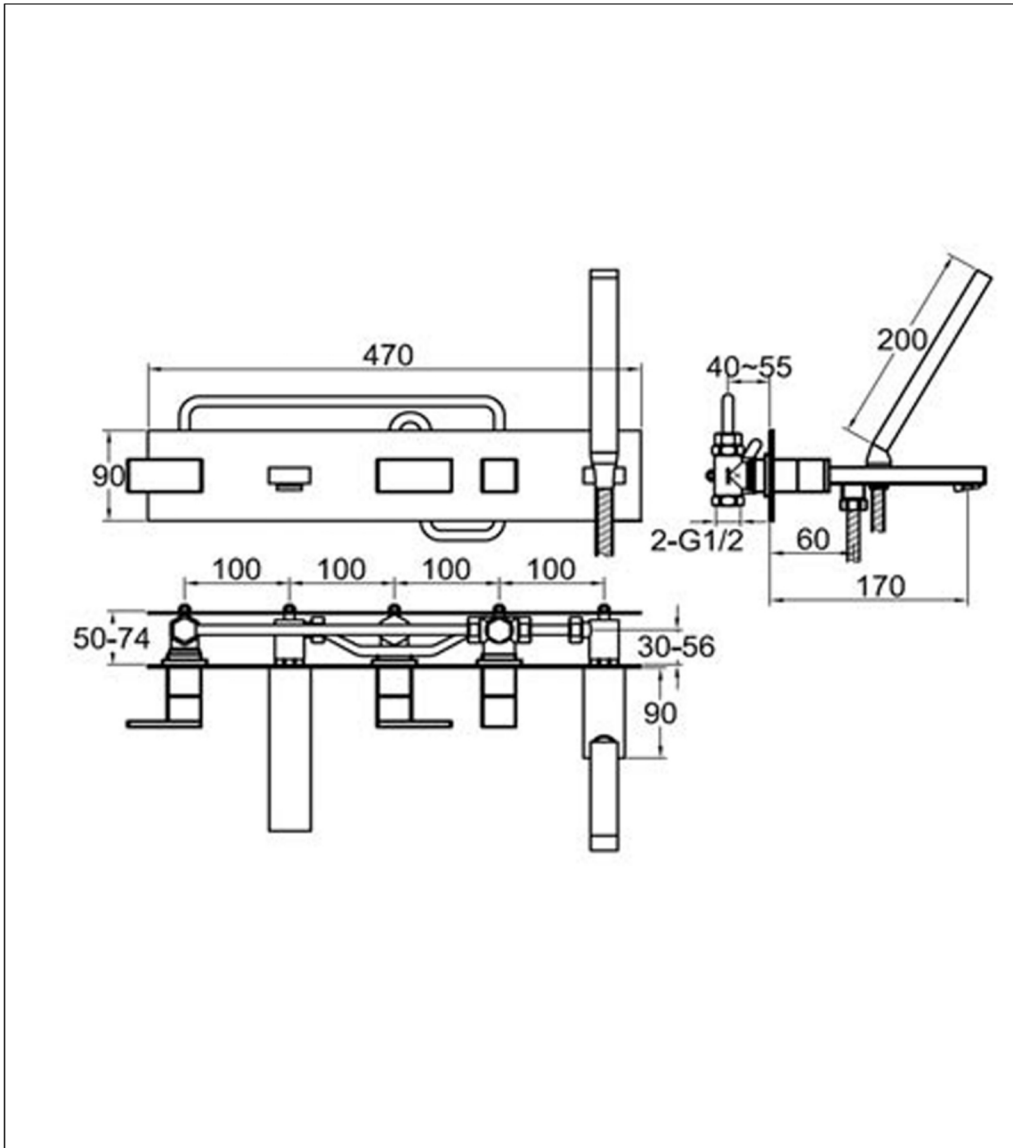

Technical Data Sheet

Product range: ATHENA

Product code: 86577

Finishes Available: Chrome

Min Pressure:

HP 1

Approvals:

N/A

Connections:

G 1/2"

Warranty:

15 Years (5 on cartridges)

Flow Rate