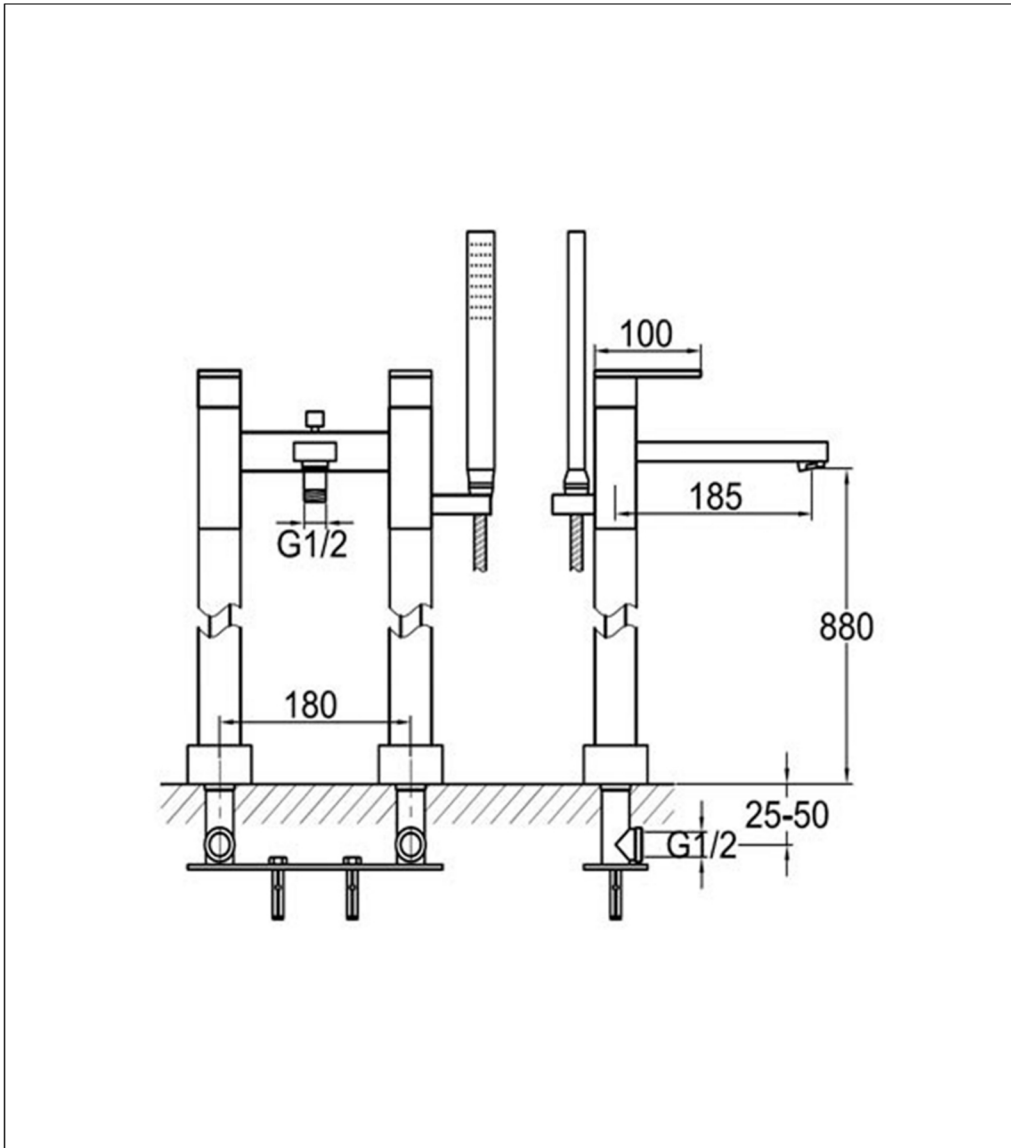

Technical Data Sheet

Product range: ATHENA

Product code: 86128

Finishes Available: Chrome

Min Pressure:

HP 1

Approvals:

N/A

Connections:

G 1/2"

Warranty:

15 Years (5 on cartridges)

Flow Rate