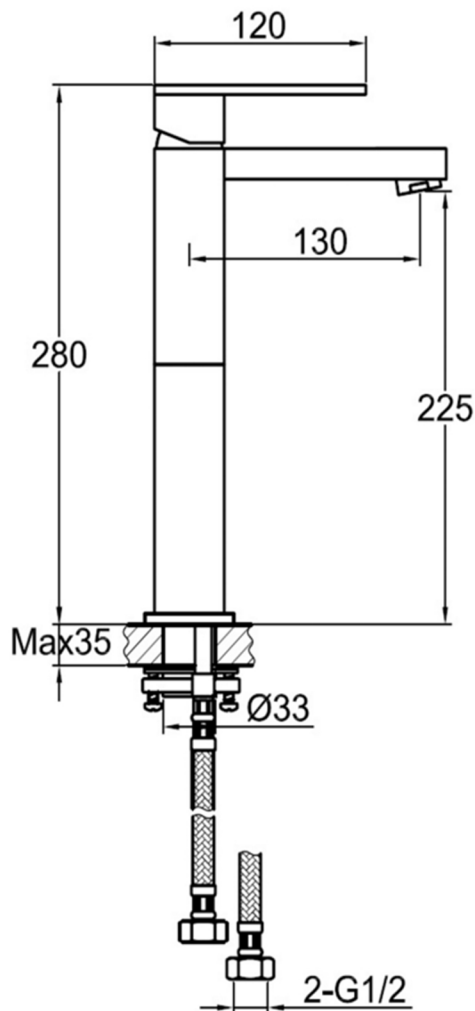

Technical Data Sheet

Product range: ATHENA

Product code: 86009

Finishes Available: Chrome

Min Pressure:

HP 1

Approvals:

N/A

Connections:

G 1/2"

Warranty:

15 Years (5 on cartridges)

Flow Rate