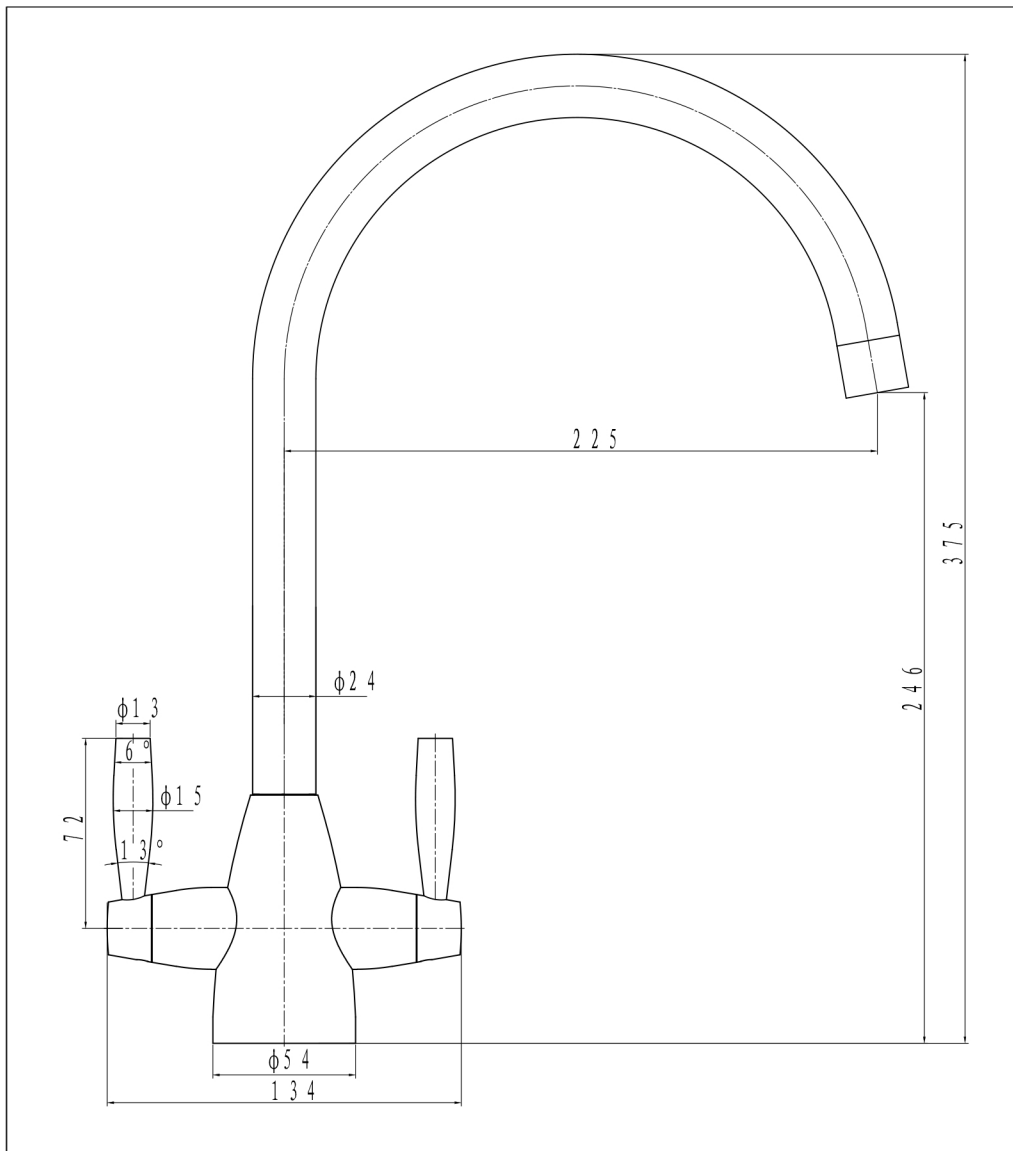

Technical Data Sheet

Product range: Sink Mixer

Product code: MBBL182, BBRBL182, IXBL182, BL182

Finishes Available: Matt Black, Brushed Brass, Stainless Steel, Chrome

Min Pressure:

LP 0.2

Approvals:

N/A

Connections:

G 1/2"

Warranty:

15 Years (5 cartridge)

Flow Rate

0.2Bar: 3.1L/min

0.5Bar: 5.4L/min

1Bar: 8L/min