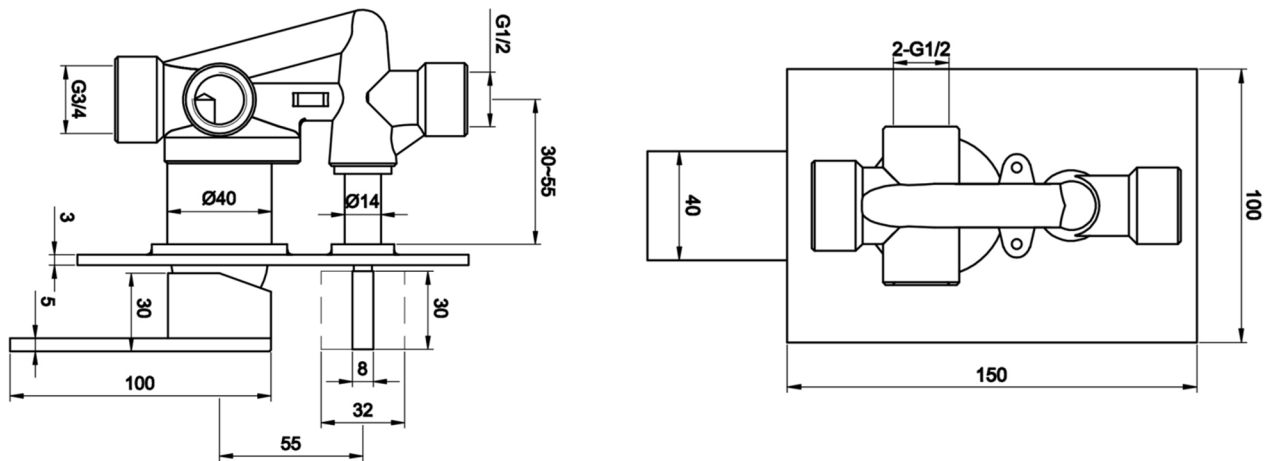

Technical Data Sheet

Product range: ATHENA

Product code: 86075

Finishes Available: Chrome

Min Pressure:

HP 1

Approvals:

N/A

Connections:

G 1/2"

Warranty:

15 Years (5 on cartridges)

Flow Rate

Shower

0.5Bar: 6.3L/min

1Bar: 9.5L/min

2Bar: 14.5L/min

3Bar: 18L/min

Flow Rate

Bath

0.5Bar: 10L/min

1Bar: 12.5L/min

2Bar: 17.5L/min

3Bar: 20.2L/min