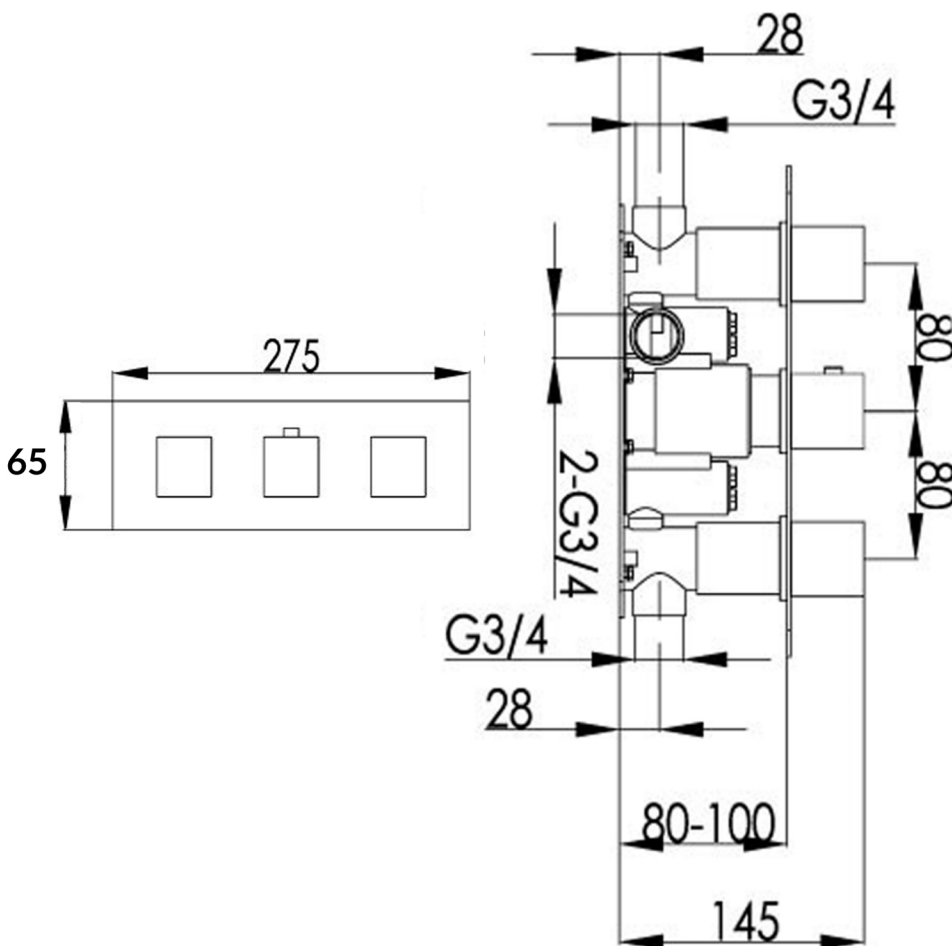

Technical Data Sheet

Product range: ATHENA

Product code: 88693

Finishes Available: Chrome

Min Pressure:

MP 0.5

Approvals:

WRAS

Connections:

G3/4"

Warranty:

15 Years (5 on cartridges)

Flow Rate

0.2Bar: 12L/min

0.5Bar: 17L/min

1Bar: 21L/min