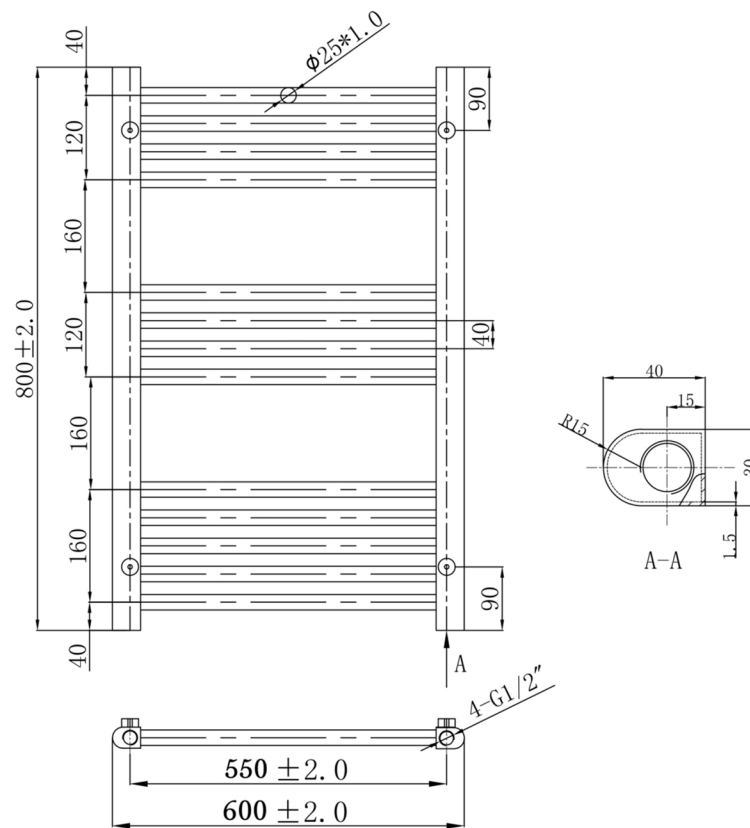

# Technical Data Sheet

Product range: VOS

Product code: VOS806MB

Finishes Available: Matt Black

Size	Bars	BTU	Pipe Centre	Projection	Recommended Element	Finish
800 x600	13	1304	550	75	200W	Steel Powder Coated