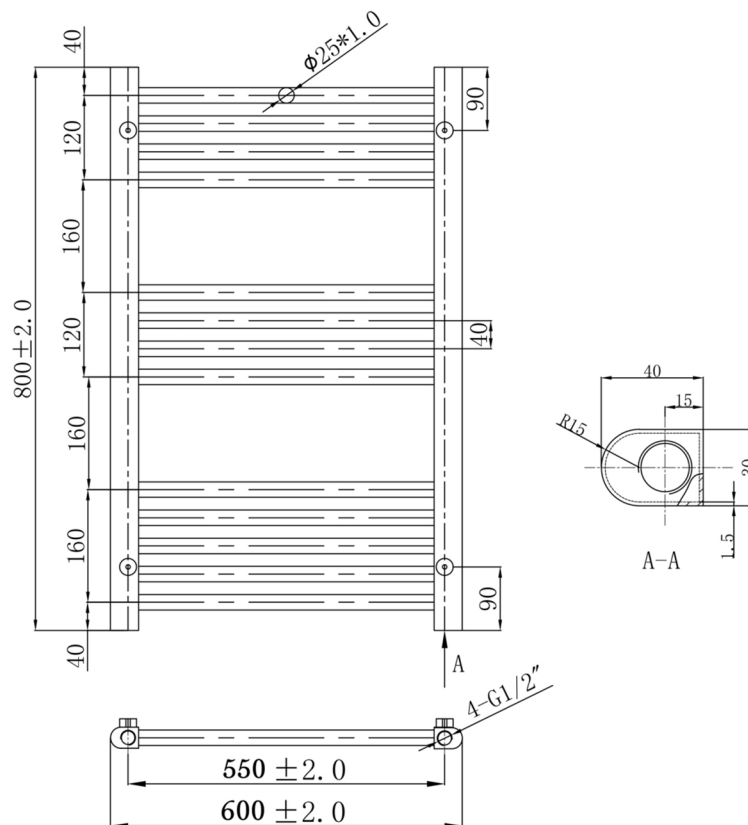

# Technical Data Sheet

Product range: VOS

Product code: VOS806C

Finishes Available: Chrome

Size	Bars	BTU	Pipe Centre	Projection	Recommended Element	Finish
800 x600	13	991	550	75	200W	Steel Chrome