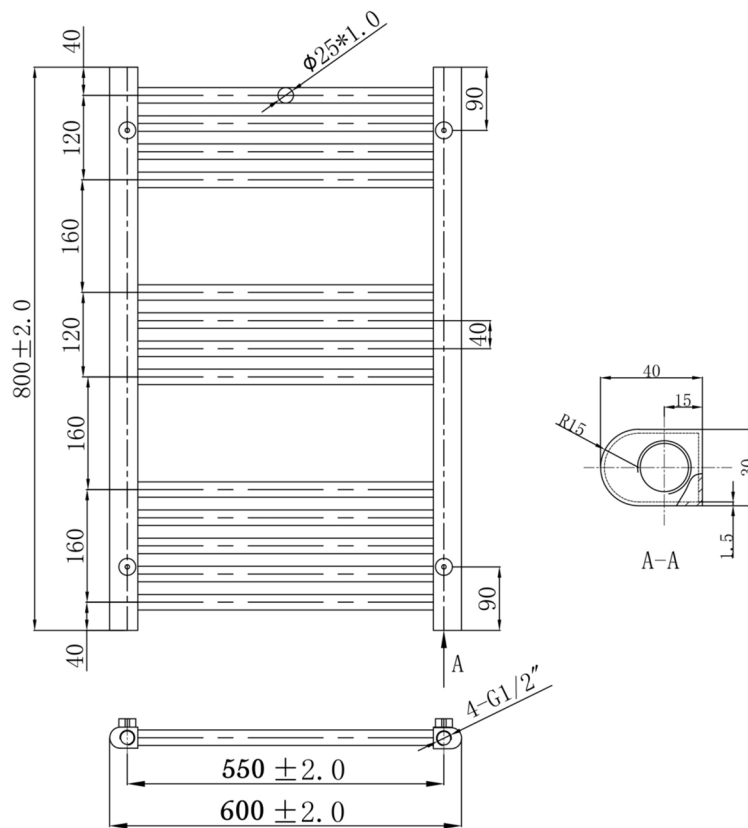

# Technical Data Sheet

Product range: VOS

Product code: VOS806BBL

Finishes Available: Brushed Black

Size	Bars	BTU	Pipe Centre	Projection	Recommended Element	Finish
800 x600	13	991	550	75	200W	Steel PVD Brushed Black