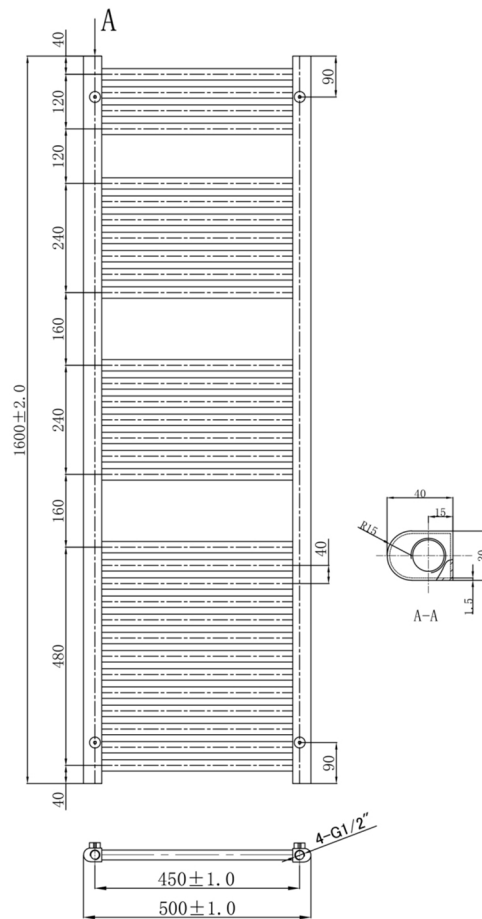

Technical Data Sheet

Product range: VOS

Product code: VOS1600MB

Finishes Available: Matt Black

Size	Bars	BTU	Pipe Centre	Projection	Recommended Element	Finish
1600 x 500	31	2562	450	75	600W	Steel Powder Coated