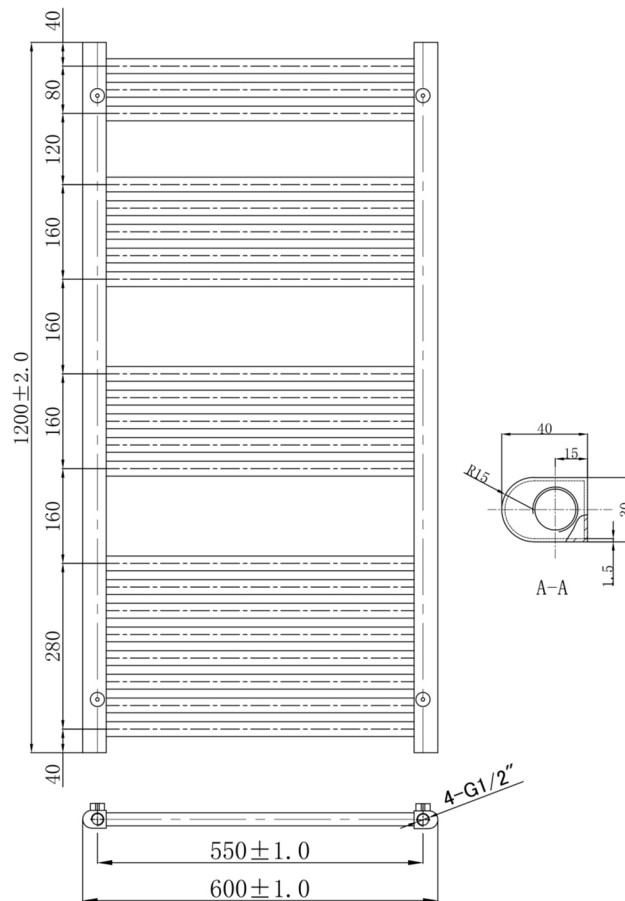

# Technical Data Sheet

Product range: VOS

Product code: VOS1206MB

Finishes Available: Matt Black

Size	Bars	BTU	Pipe Centre	Projection	Recommended Element	Finish
1200 x 600	21	2067	550	75	400 W	Steel Powder Coated