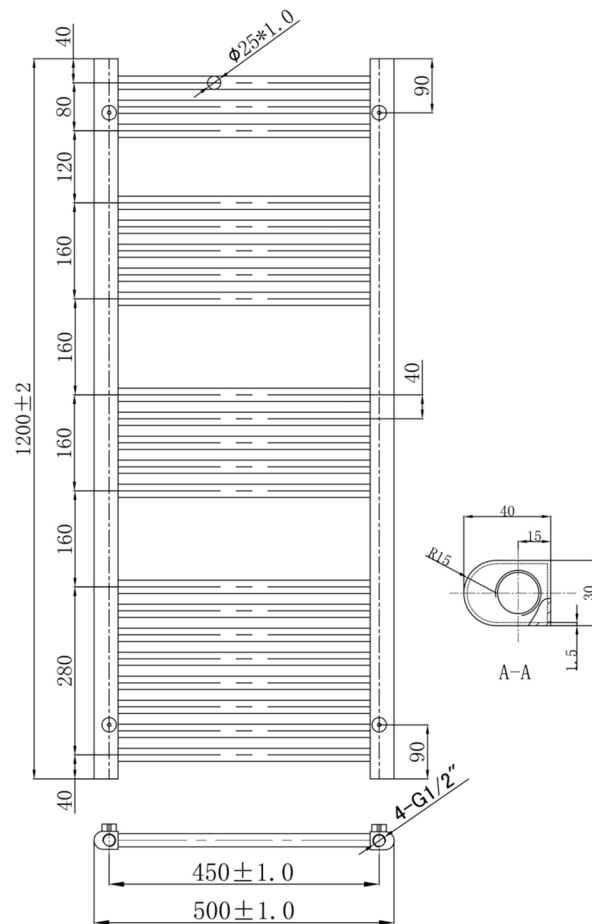

Technical Data Sheet

Product range: VOS

Product code: VOS1200MB

Finishes Available: Matt Black

Size	Bars	BTU	Pipe Centre	Projection	Recommended Element	Finish
1200 x 500	21	1786	450	75	400W	Steel Powder Coated