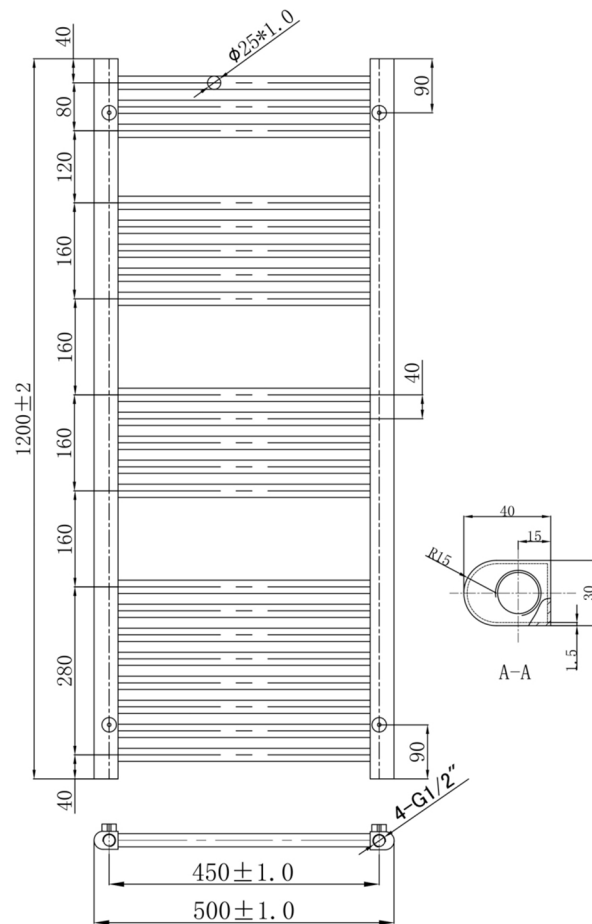

Technical Data Sheet

Product range: VOS

Product code: VOS1200C

Finishes Available: Chrome

Size	Bars	BTU	Pipe Centre	Projection	Recommended Element	Finish
1200 x 500	21	1357	450	75	400W	Steel Chrome