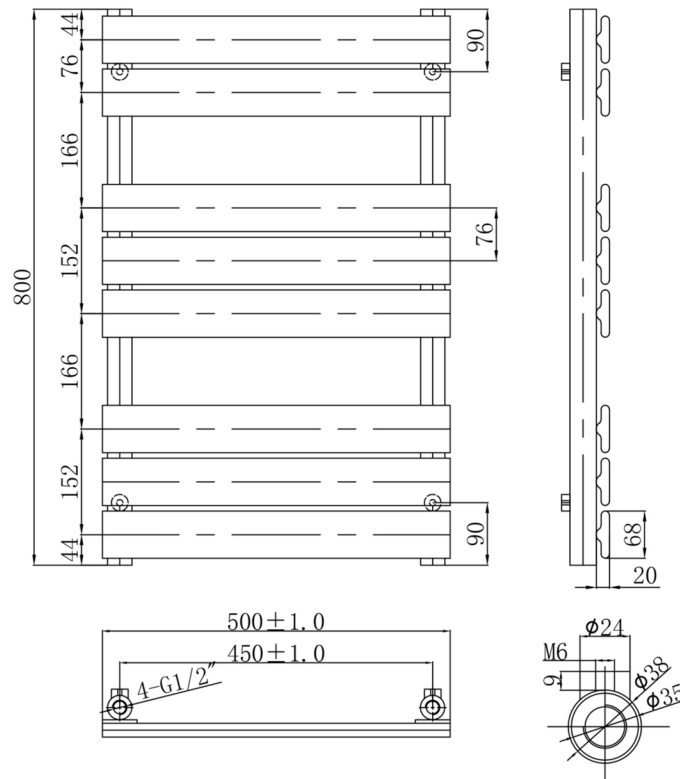

Technical Data Sheet

Product range: HIX

Product code: HIX800BBR

Finishes Available: Brushed Brass

Size	Bars	BTU	Pipe Centre	Projection	Recommended Element	Finish
800 x 500	8	994	450	100	250 - 300W	Mild Steel PVD Brushed Brass