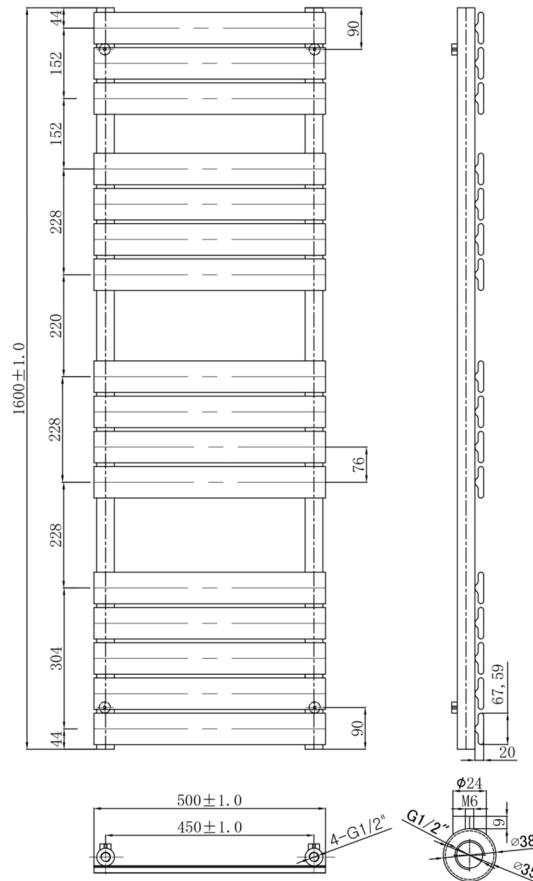

Technical Data Sheet

Product range: HIX

Product code: HIX1600C

Finishes Available: Chrome

Size	Bars	BTU	Pipe Centre	Projection	Recommended Element	Finish
1600 x 500	16	1987	450	100	600W	Mild Steel Chrome