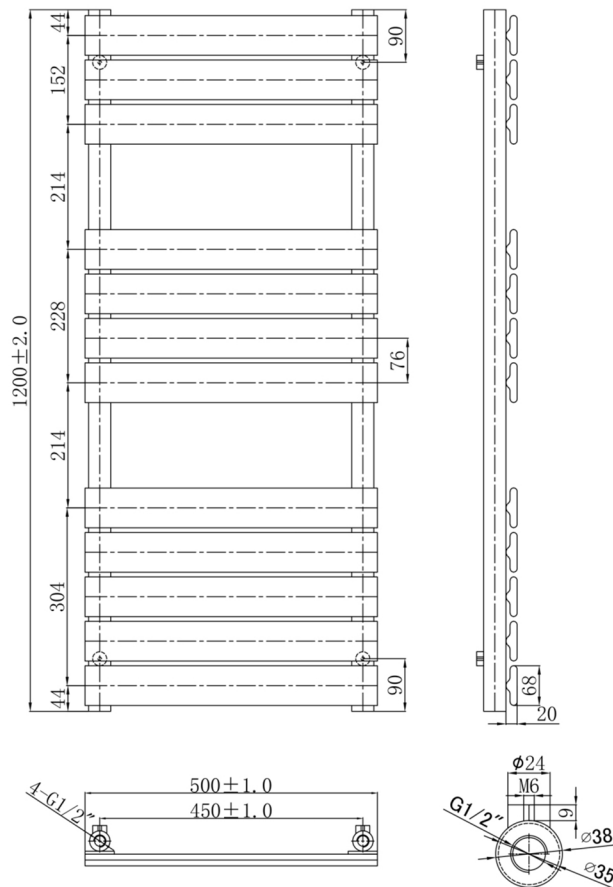

Technical Data Sheet

Product range: HIX

Product code: HIX1200MB

Finishes Available: Matt Black

Size	Bars	BTU	Pipe Centre	Projection	Recommended Element	Finish
1200 x 500	12	2216	450	100	400W	Mild Steel Power Coated