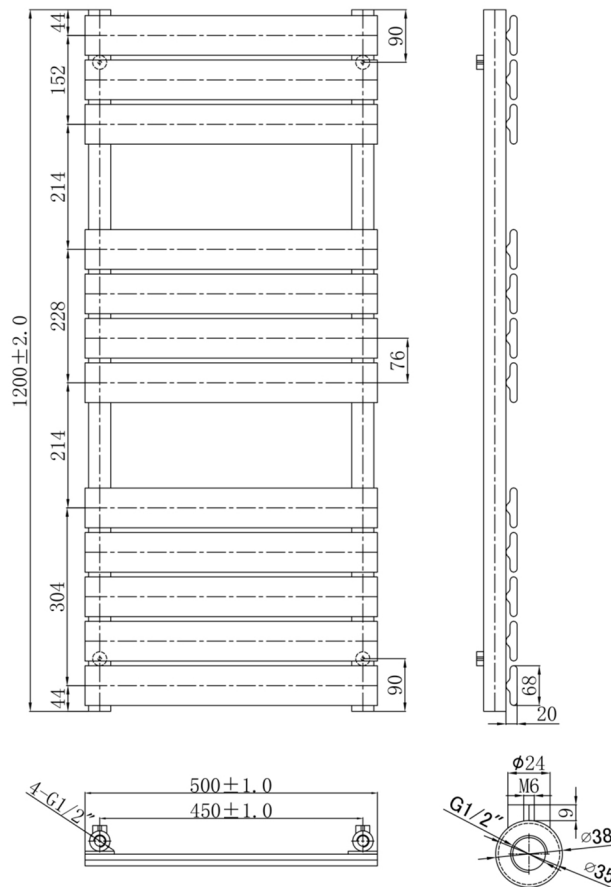

Technical Data Sheet

Product range: HIX

Product code: HIX1200C

Finishes Available: Chrome

Size	Bars	BTU	Pipe Centre	Projection	Recommended Element	Finish
1200 x 500	12	1491	450	100	400W	Mild Steel Chrome