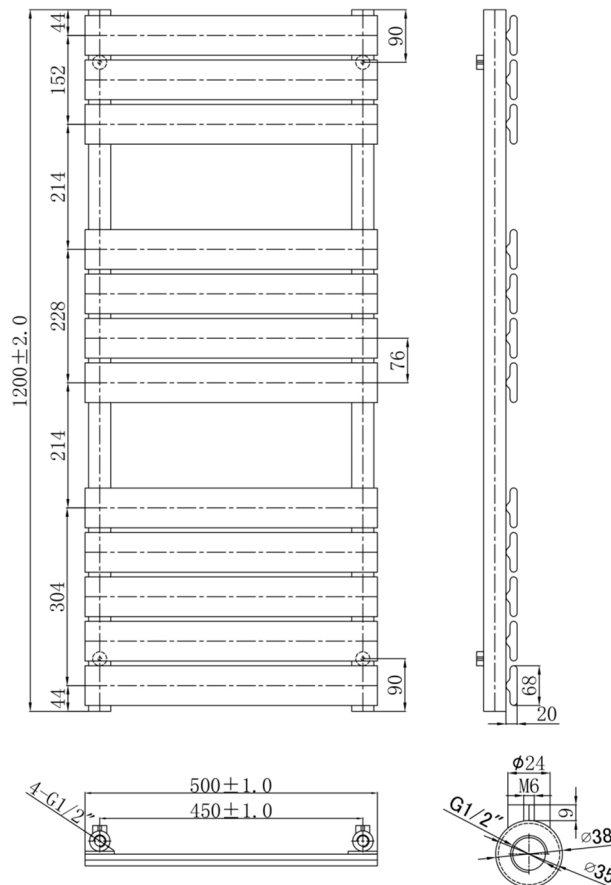

Technical Data Sheet

Product range: HIX

Product code: HIX1200BBL

Finishes Available: Brushed Black

Size	Bars	BTU	Pipe Centre	Projection	Recommended Element	Finish
1200 x 500	12	1491	450	100	400W	Mild Steel PVD Brushed Black