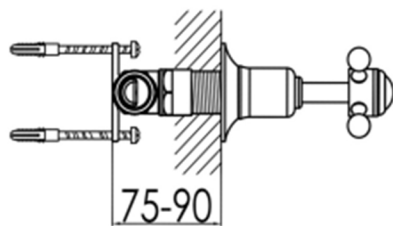

# Technical Data Sheet

Product range: GROSVENOR

Product code: 76089, 76089G, GB76089

Finishes Available: Brass with Chrome, Antique Brass, finishes

**Min Pressure:**

LP 0.2

**Approvals:**

N/A

**Connections:**

G 1/2"

**Warranty:**

15 Years (5 on cartridges)