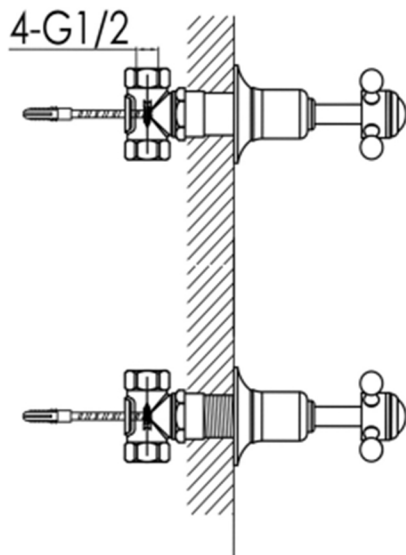

# Technical Data Sheet

Product range: GROSVENOR

Product code: 76089, 76089G, GB76089

Finishes Available: Brass with Chrome, Antique Brass, finishes

**Min Pressure:**

LP 0.2

**Approvals:**

N/A

**Connections:**

G 1/2"

**Warranty:**

15 Years (5 on cartridges)

## Flow Rate

0.2Bar: 6L/min

0.5Bar: 6.8L/min

1Bar: 7.2L/min

2Bar: 10.4L/min

3Bar: 13.6L/min