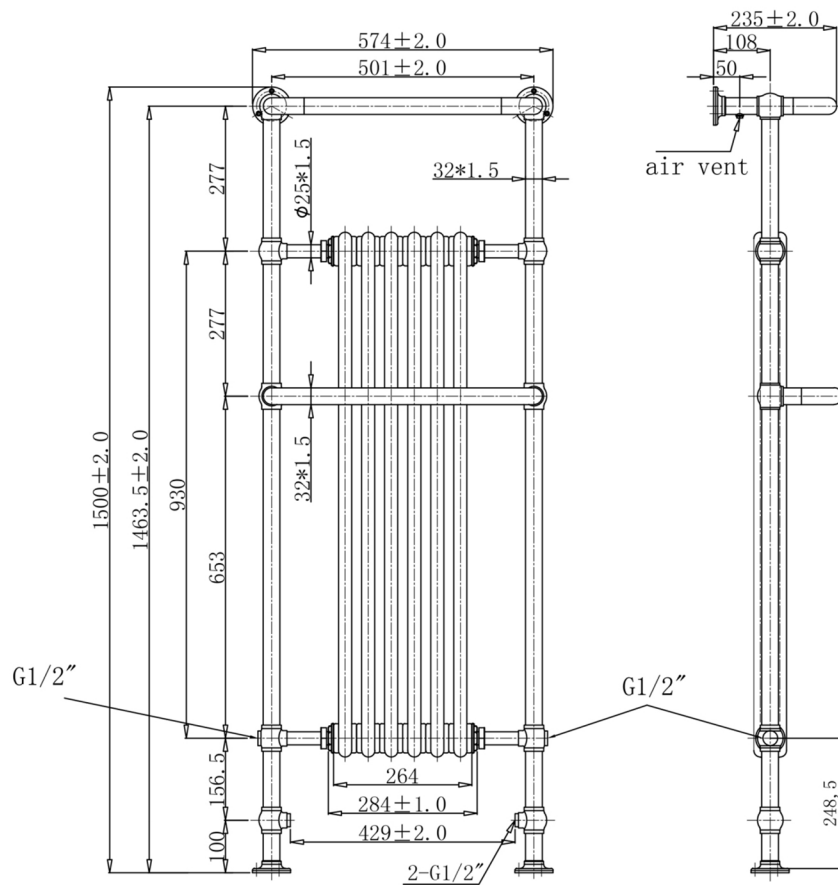

Technical Data Sheet

Product range: GROSVENOR

Product code: GRO1500CW

Finishes Available: Chrome

Size	Bars	BTU	Pipe Centre	Projection	Recommended Element	Finish
1500x574x235		2736	339	235	400W	Steel Chrome