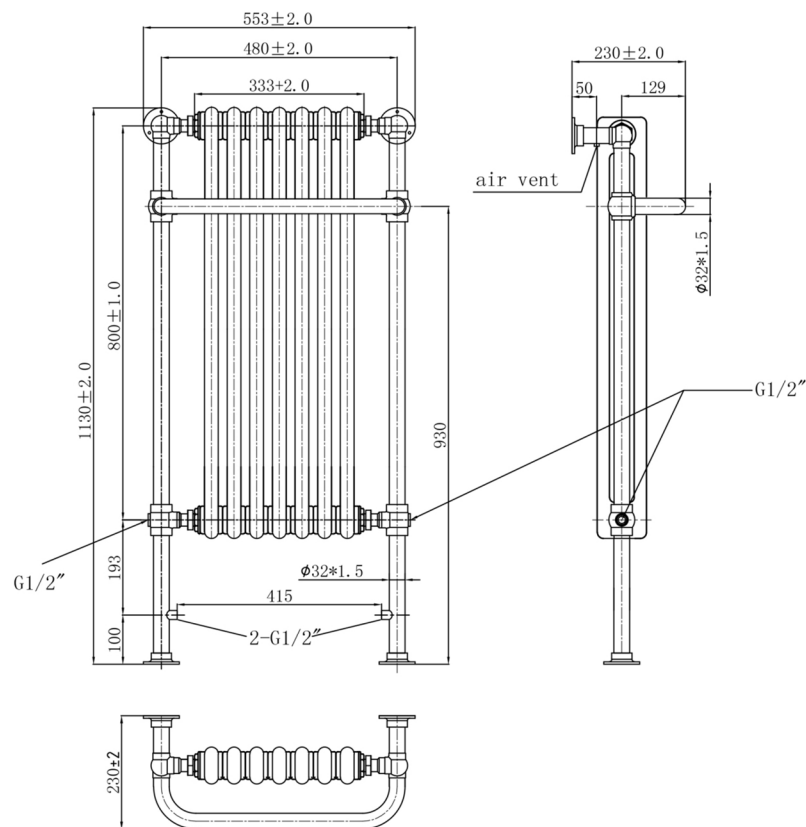

Technical Data Sheet

Product range: GROSVENOR

Product code: GRO1130CW

Finishes Available: Chrome

Size	Bars	BTU	Pipe Centre	Projection	Recommended Element	Finish
1130x553x230	7	3275	325	230	400W	Steel Chrome