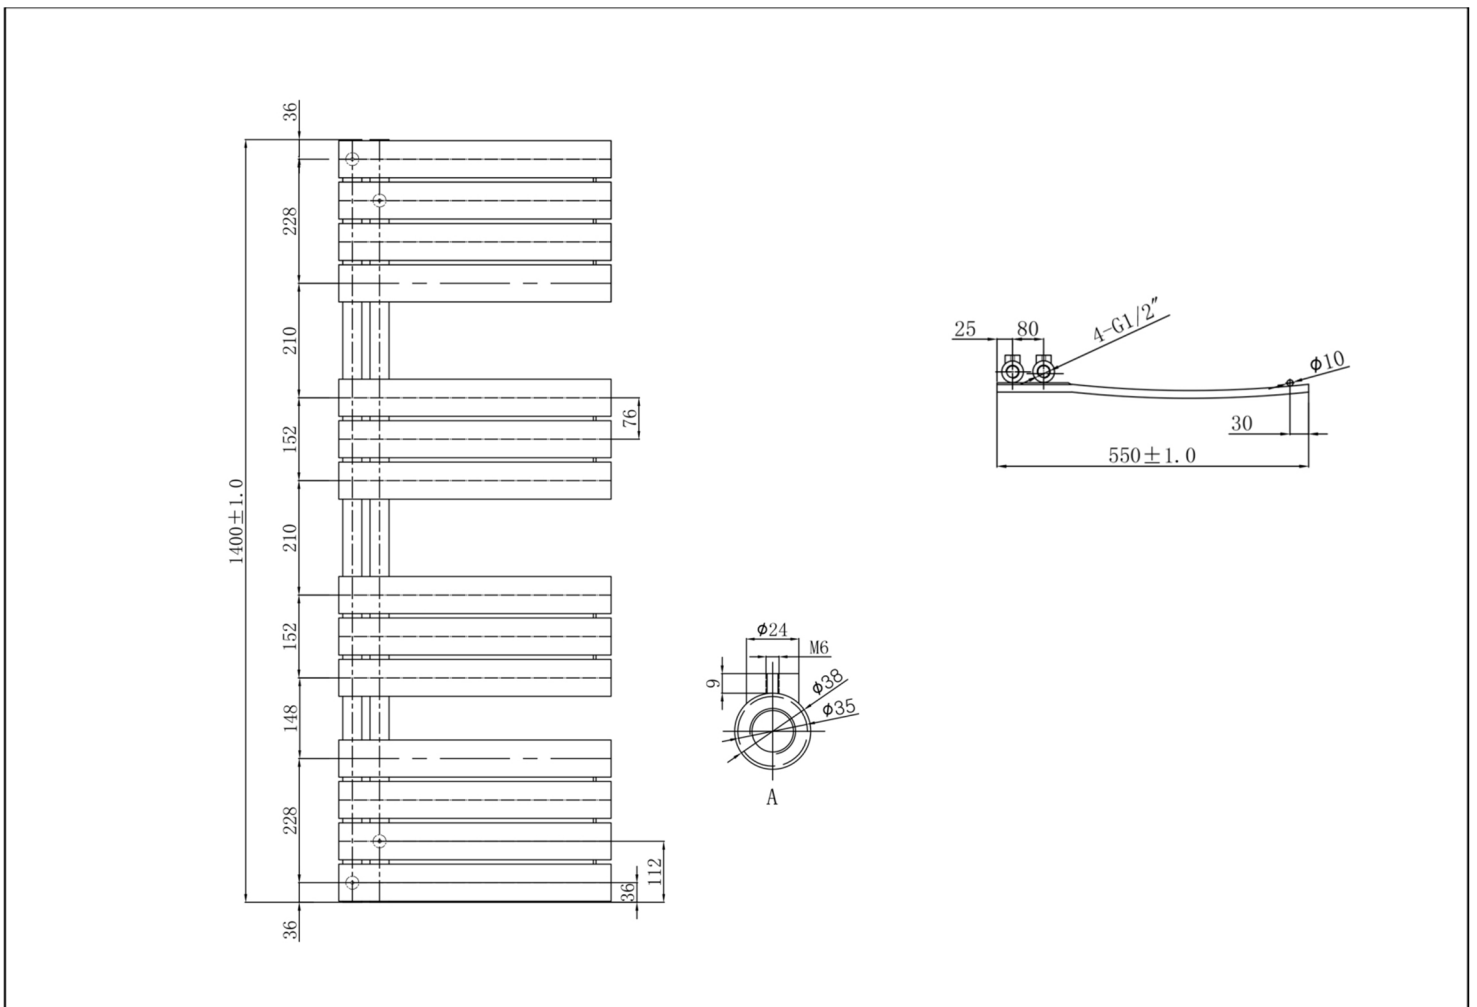

Technical Data Sheet

Product range: CLEO

Product code: CLE1400MB

Finishes Available: Matt Black

Size	Bars	BTU	Pipe Centre	Projection	Recommended Element	Finish
1400 x 550	14	2198	80	100	600W	Mild Steel Powder Coated