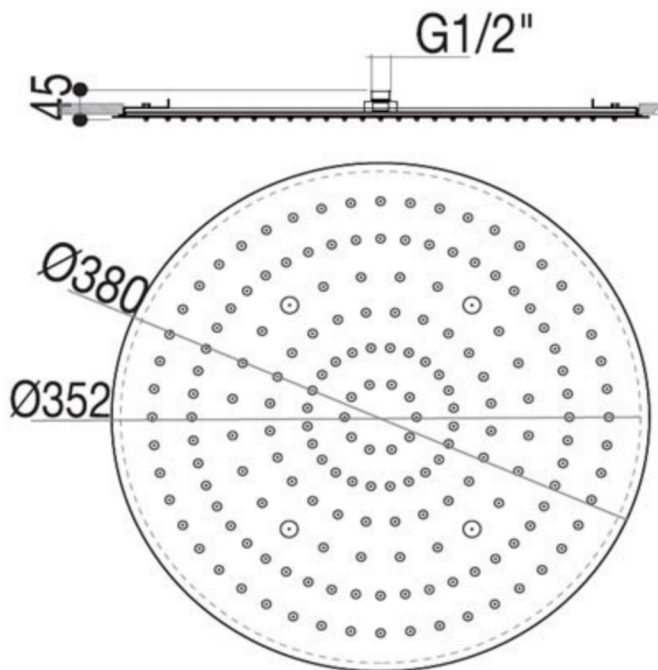

Technical Data Sheet

Product range: OVERHEAD SHOWER

Product code: AMR300

Finishes Available: Chrome

Min Pressure:
HP 1

Approvals:
N/A

Connections:

Warranty:
15 Years (5 on cartridges)