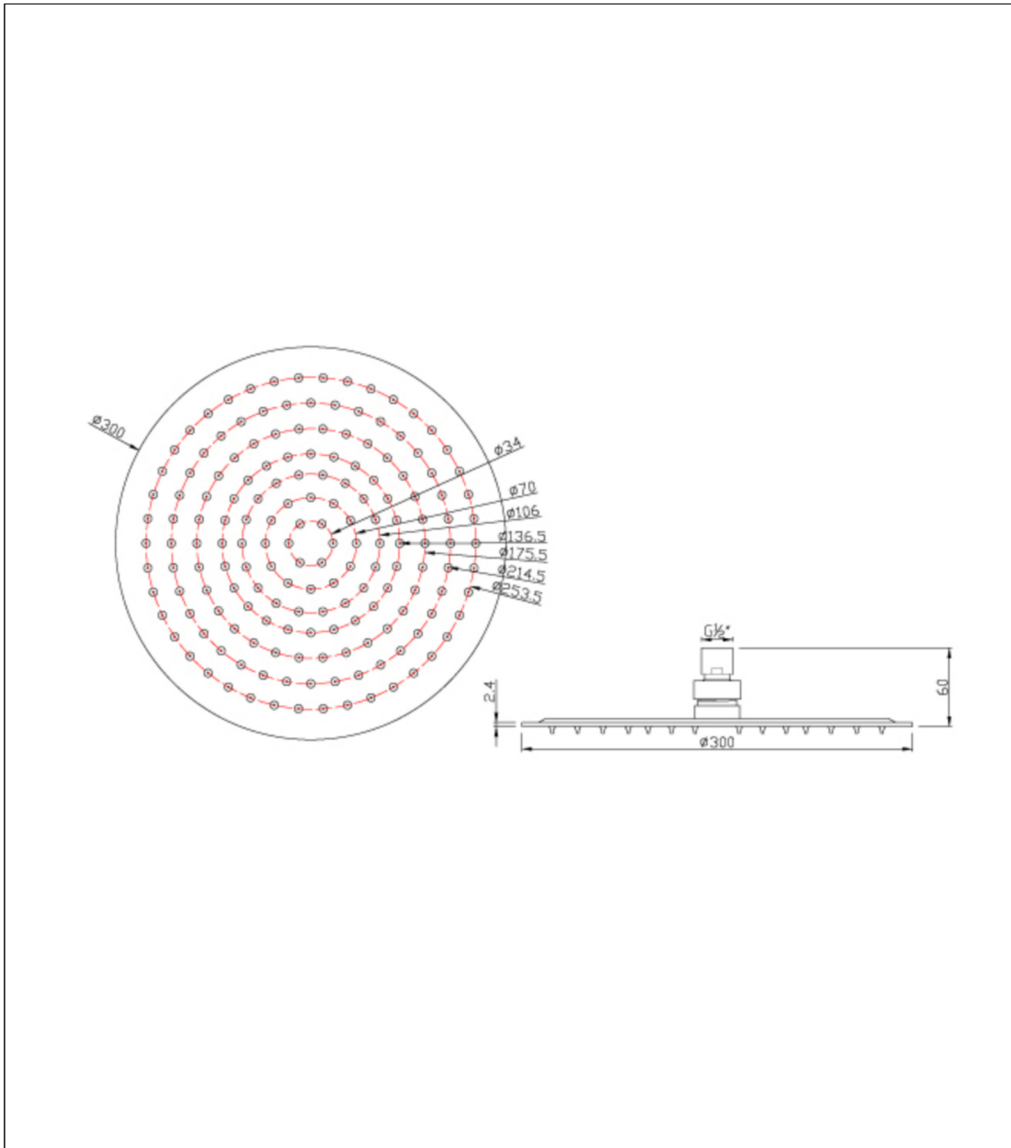

Technical Data Sheet

Product range: OVERHEAD SHOWER

Product code: GLR300

Finishes Available: Chrome

Min Pressure:

MP 0.5

Approvals:

WRAS

Connections:

G 1/2"

Warranty:

15 Years

Flow Rate

0.5Bar: 5.8L/min

1Bar: 9.9L/min

2Bar: 17.7L/min

3Bar: 22.5L/min

4Bar: 27.8L/min