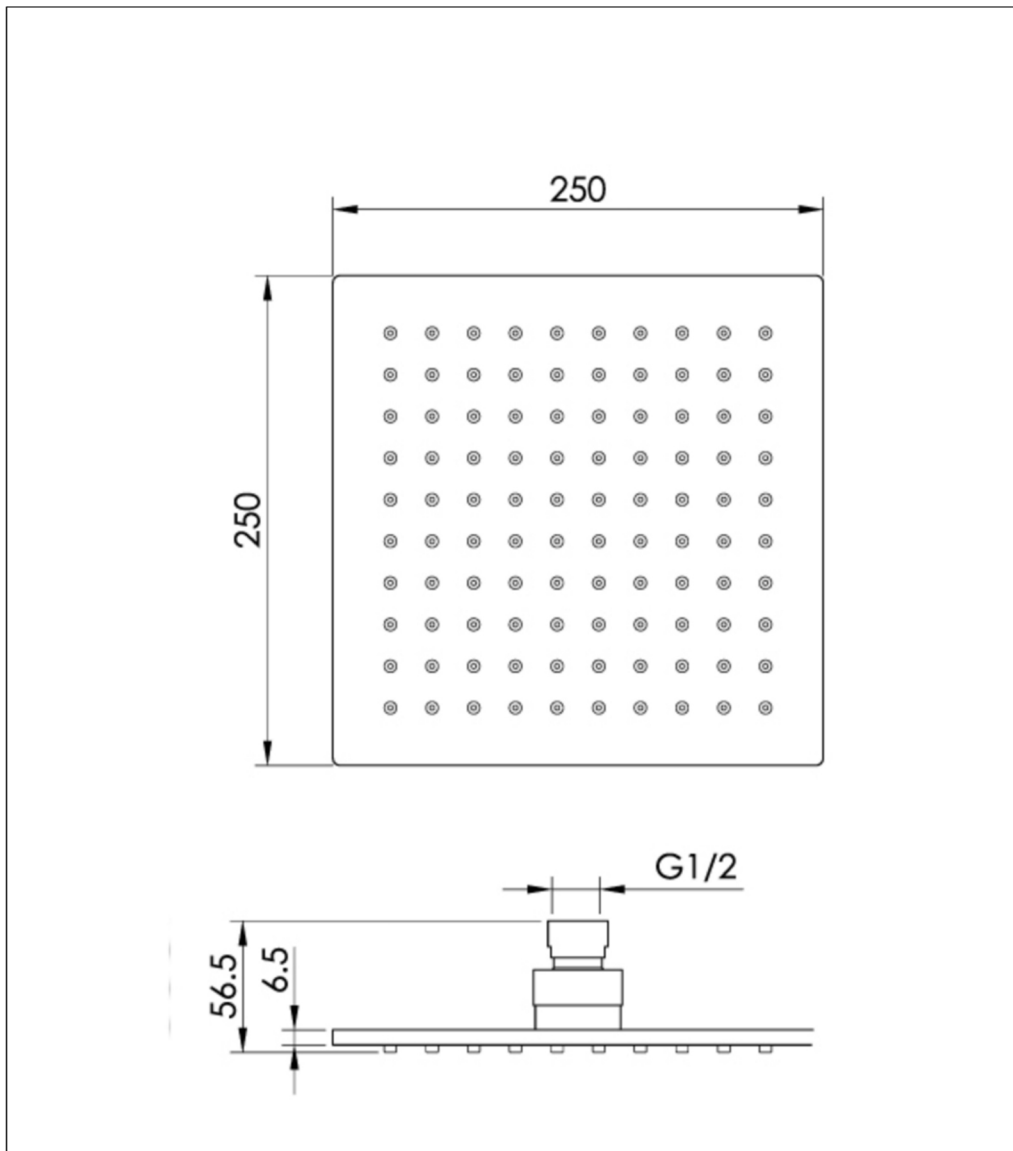

# Technical Data Sheet

Product range: OVERHEAD SHOWER

Product code: GLS250

Finishes Available: Chrome

**Min Pressure:**  
MP 0.5

**Approvals:**  
WRAS

**Connections:**  
G 1/2"

**Warranty:**  
15 Years

## Flow Rate

Bar: 14L/min

2Bar: 19L/min

3Bar: 21L/min

4Bar: 24L/min