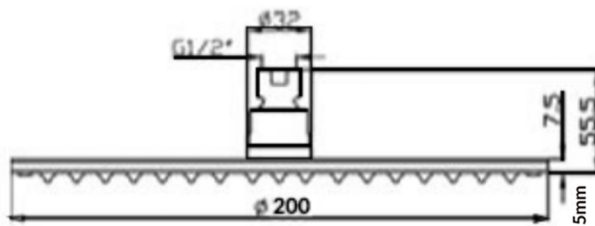

Technical Data Sheet

Product range: OVERHEAD SHOWER

Product code: 9916

Finishes Available: Chrome

Min Pressure:
MP 0.5

Approvals:
N/A

Connections:
G 1/2"

Warranty:
15 Years

Flow Rate