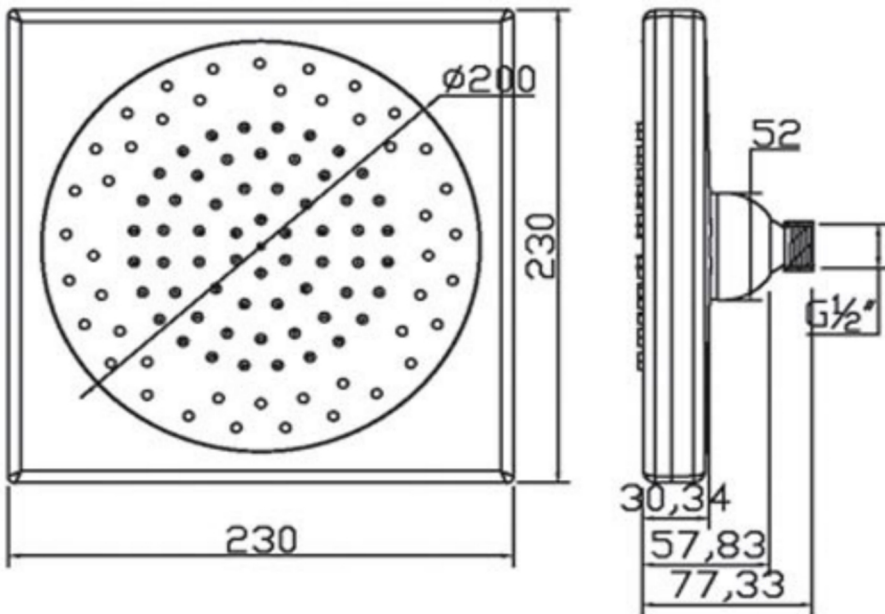

Technical Data Sheet

Product range: OVERHEAD SHOWER

Product code: 1351

Finishes Available: Chrome

Min Pressure:

HP 1

Approvals:

N/A

Connections:

G 1/2"

Warranty:

15 Years

Flow Rate