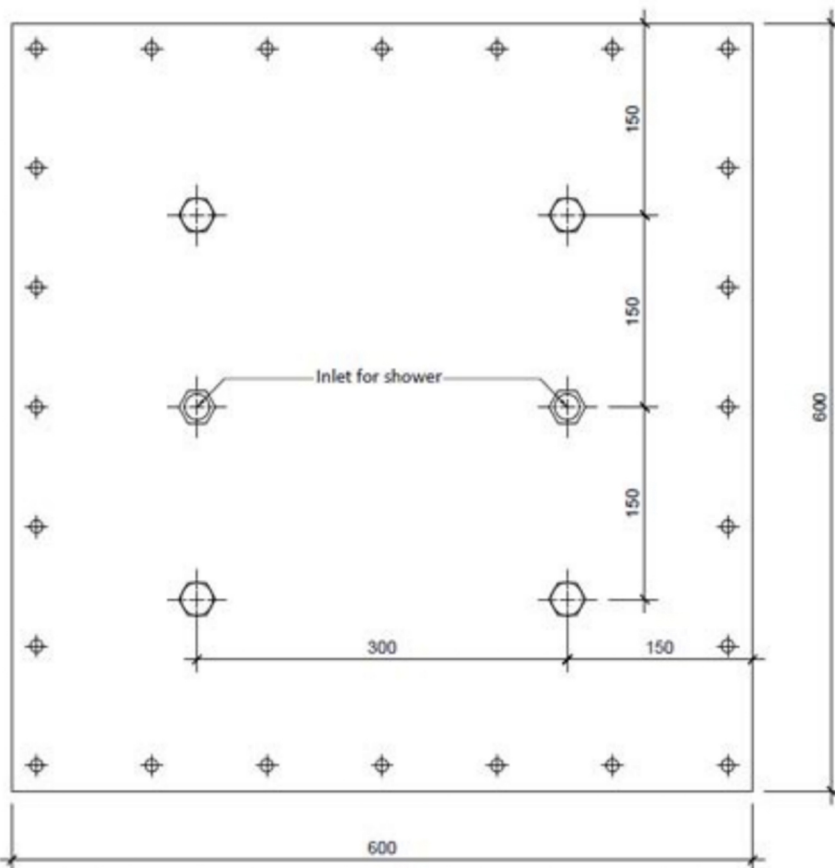

Technical Data Sheet

Product range: OVERHEAD SHOWER

Product code: R102

Finishes Available: Chrome

Min Pressure:

HP 3 - 5

Approvals:

N/A

Connections:

G 1/2"

Warranty:

15 Years

Flow Rate

R102
Rainshower - Square Ceiling Mounted
O/H Shower 600 x 600 mm