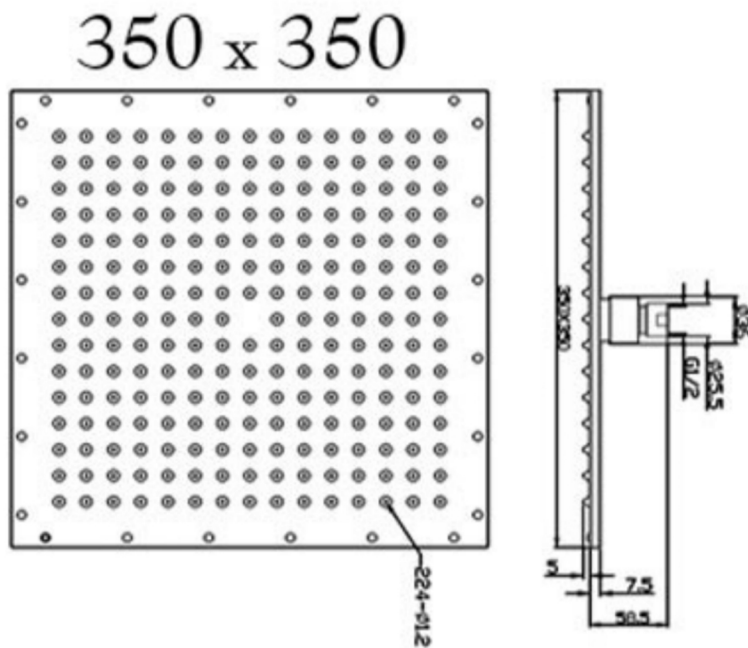

Technical Data Sheet

Product range: OVERHEAD SHOWER

Product code: 1401

Finishes Available: Chrome

Min Pressure:
HP 3

Approvals:
N/A

Connections:
G 1/2"

Warranty:
15 Years

Flow Rate