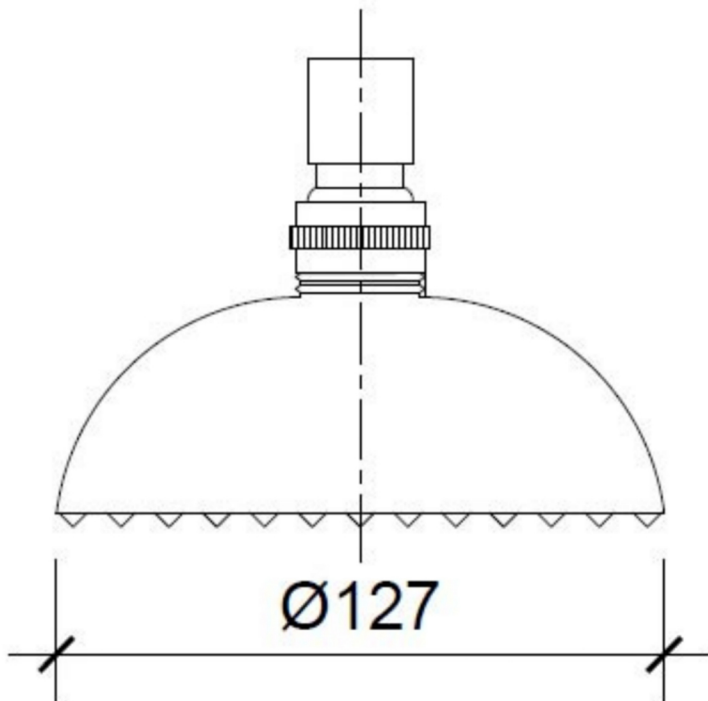

Technical Data Sheet

Product range: OVERHEAD SHOWER

Product code: 15489

Finishes Available: Chrome

Min Pressure:
LP 0.2

Approvals:
N/A

Connections:
G 1/2"

Warranty:
15 Years

Flow Rate