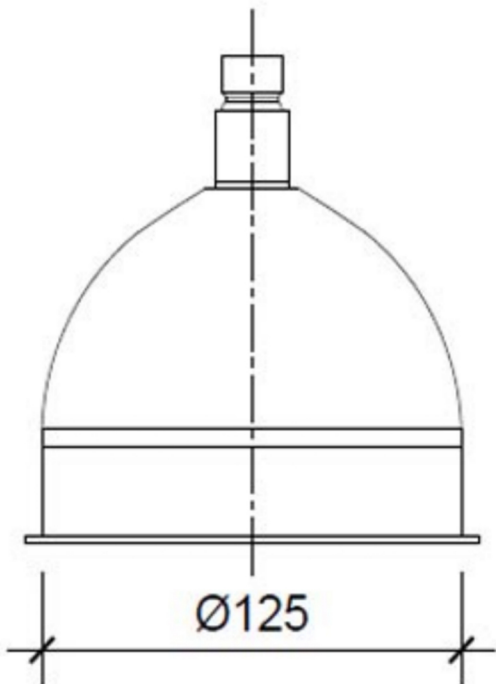

Technical Data Sheet

Product range: GROSVENOR

Product code: 15589, G15589

Finishes Available: Brass with Chrome, Antique Brass finishes

Min Pressure:

HP 1

Approvals:

Connections: