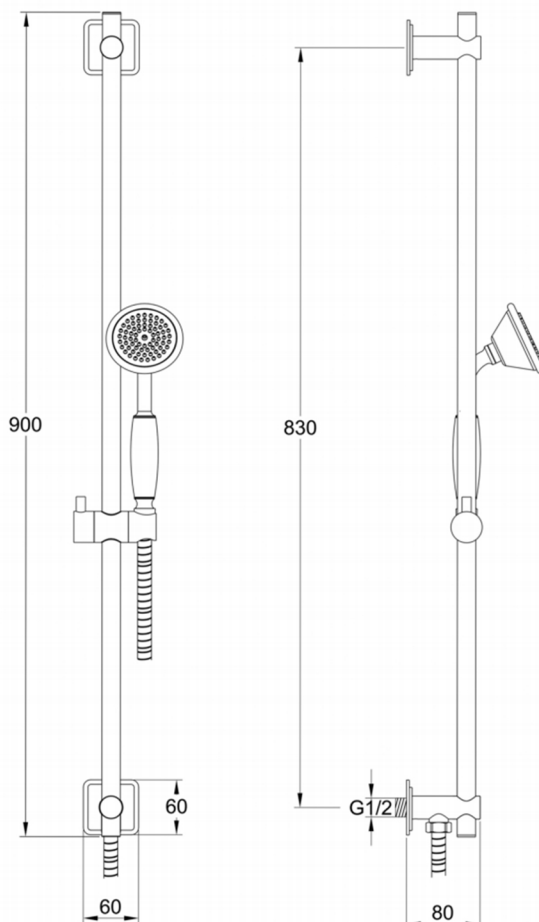

Technical Data Sheet

Product range: GROSVENOR

Product code: GR761281, GR761281G, GB761281

Finishes Available: Brass with Chrome, Antique Brass finishes

Min Pressure:

LP 0.2

Approvals:

WRAS

Connections:

G 1/2"

Warranty:

15 Years (5 on cartridges)

Flow Rate

0.2Bar: 6L/min

0.5Bar: 7.6L/min

1Bar: 8.8L/min

2Bar: 12L/min

3Bar: 15L/min