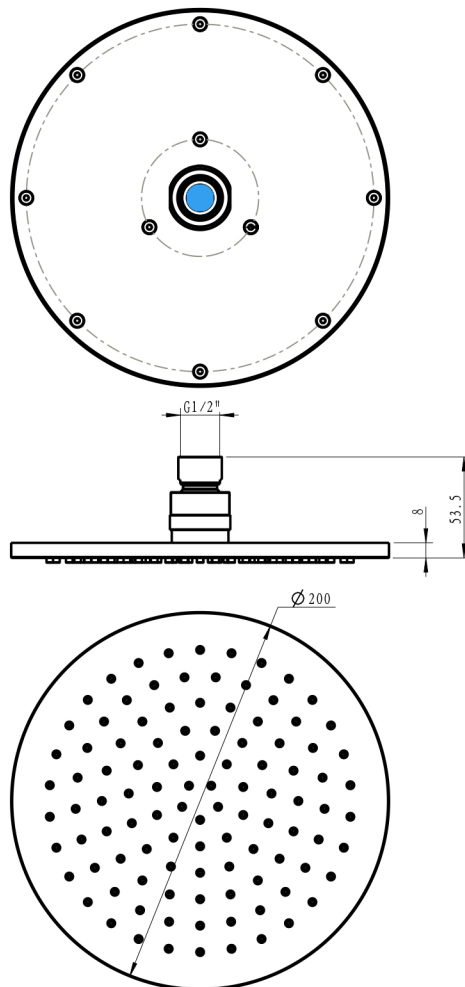

# Technical Data Sheet

Product range: VOS

Product code: 28200MB

Finishes Available: Matt Black

**Min Pressure:**  
MP 0.5

**Approvals:**  
WRAS

**Connections:**  
G 1/2"

**Warranty:**  
15 Years

## Flow Rate

1Bar: 10.3L/min

2Bar: 17L/min

3Bar: 27.3L/min