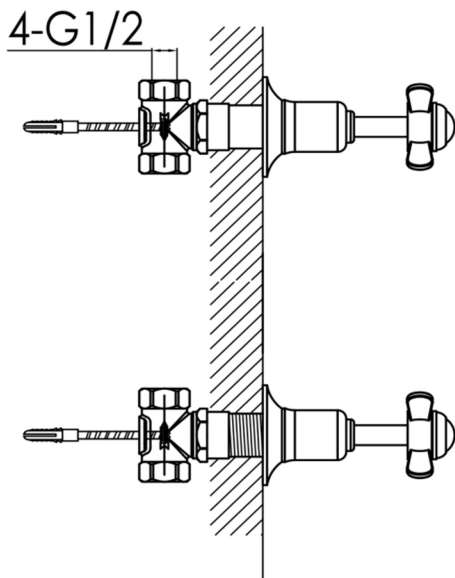

Technical Data Sheet

Product range: GROSVENOR

Product code: 98089, 98089G, GB98089

Finishes Available: Brass with Chrome, Antique Brass finishes

Min Pressure:

LP 0.2

Approvals:

N/A

Connections:

G 1/2"

Warranty:

15 Years (5 on cartridges)

Flow Rate

0.2Bar: 6L/min

0.5Bar: 6.8L/min

1Bar: 7.2L/min