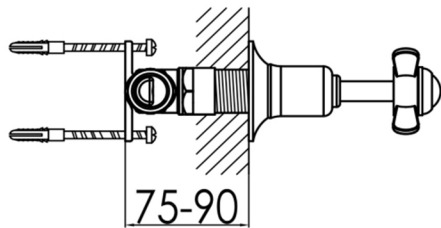

Technical Data Sheet

Product range: GROSVENOR

Product code: 98089, 98089G, GB98089

Finishes Available: Brass with Chrome, Antique Brass finishes

Min Pressure:

LP 0.2

Approvals:

N/A

Connections:

G 1/2"

Warranty:

15 Years (5 on cartridges)

Flow Rate

0.2Bar: 6L/min

0.5Bar: 6.8L/min

1Bar: 7.2L/min