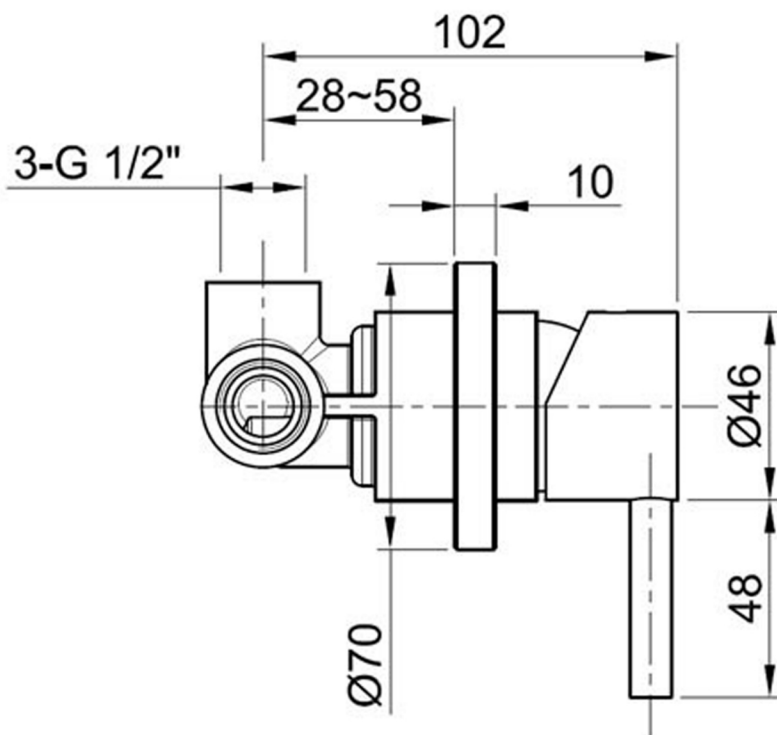

Technical Data Sheet

Product range: INOX

Product code: IX227

Finishes Available: Stainless Steel

Min Pressure:

HP 1

Approvals:

N/A

Connections:

G 1/2"

Warranty:

15 Years (5 on cartridges)

Flow Rate

0.5Bar: 7.8L/min

1Bar: 10.5L/min

2Bar: 15.3L/min

3Bar: 19L/min