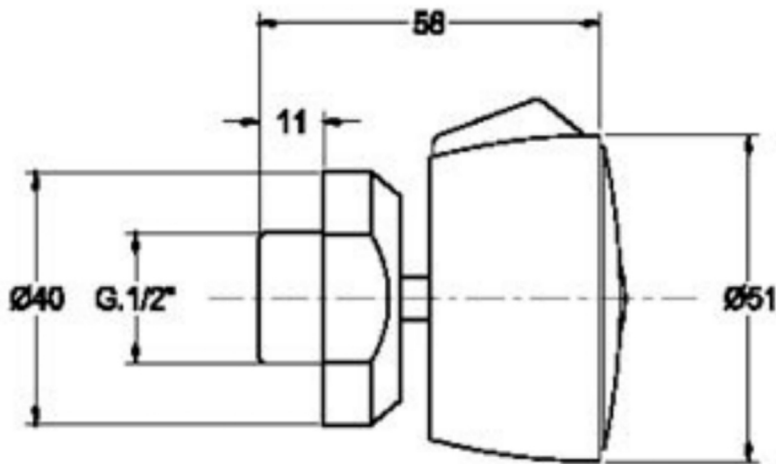

Technical Data Sheet

Product range: BODY JET

Product code: W3025

Finishes Available: Chrome

Min Pressure:
HP 1

Approvals:
N/A

Connections:
G 1/2"

Warranty:
15 Years (5 on cartridges)