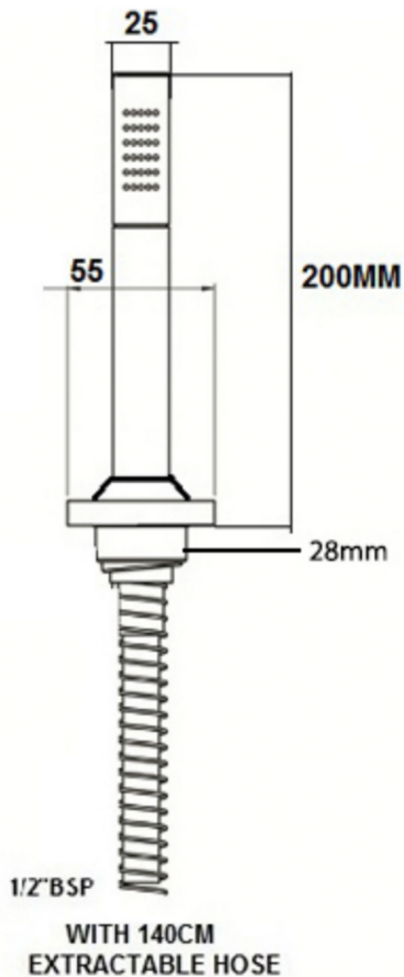

# Technical Data Sheet

Product range: Shower Handle

Product code: 51130A

Finishes Available: Chrome

Min Pressure:  
LP 0.2

Approvals:  
N/A

Connections:  
G 1/2"

Warranty:  
15 Years (5 on cartridges)