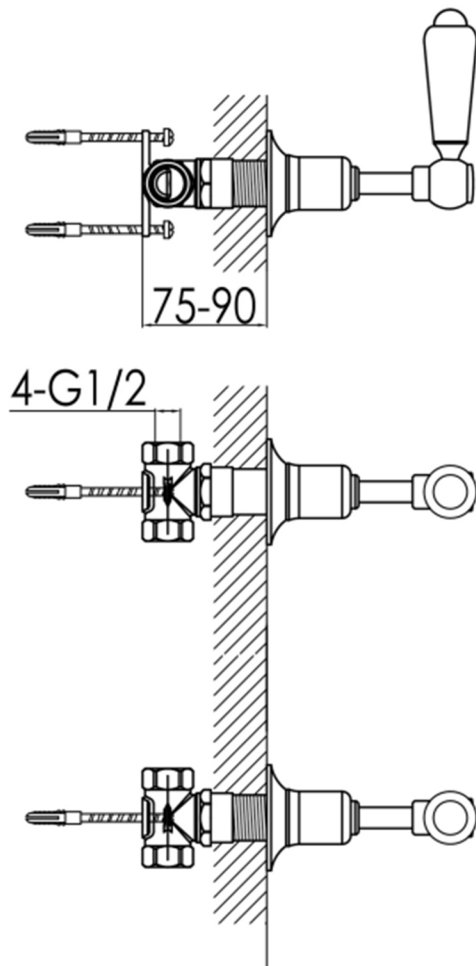

# Technical Data Sheet

Product range: GROSVENOR

Product code: 85089, 85089G, GB85089

Finishes Available: Brass with Chrome, Antique Brass finishes

**Min Pressure:**

LP 0.2

**Approvals:**

N/A

**Connections:**

G 1/2"

**Warranty:**

15 Years (5 on cartridges)

## Flow Rate

0.2Bar: 6L/min

0.5Bar: 6.8L/min

1Bar: 7.2L/min

2Bar: 10.4L/min

3Bar: 13.6L/min