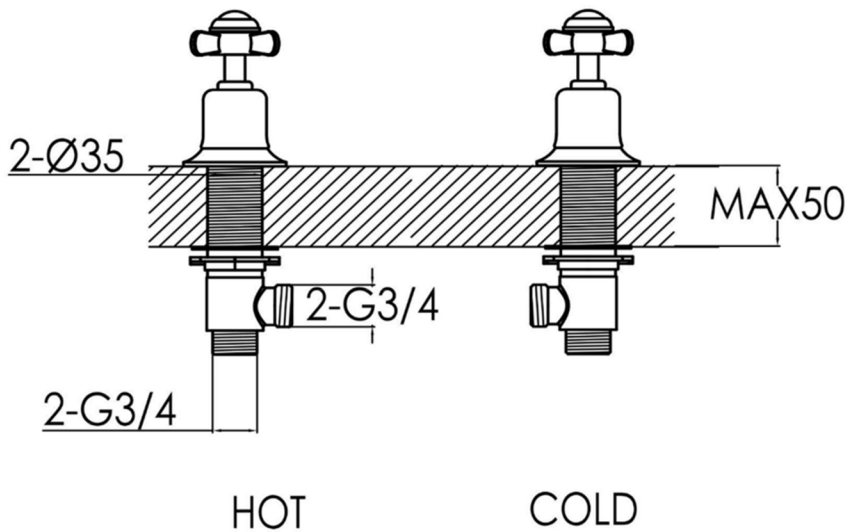

Technical Data Sheet

Product range: GROSVENOR

Product code: 98809, 98809G, GB98809

Finishes Available: Brass with Chrome, Antique Brass finishes

Min Pressure:

LP 0.2

Approvals:

N/A

Connections:

G 3/4"

Warranty:

15 Years (5 on cartridges)

Flow Rate