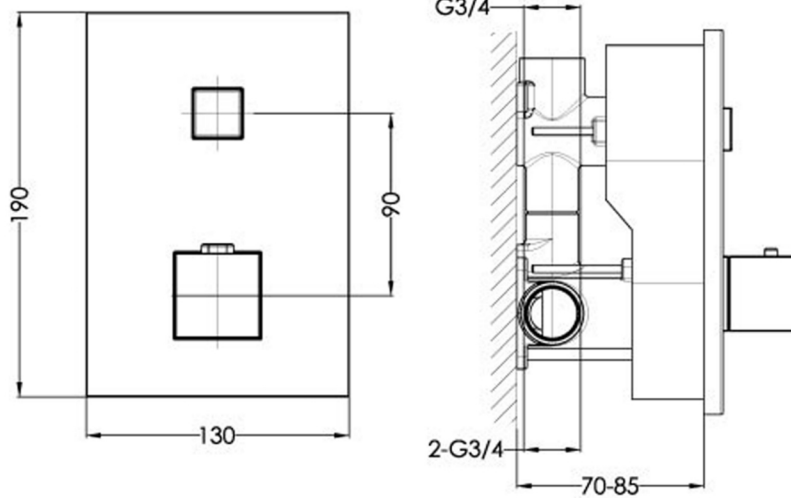

Technical Data Sheet

Product range: ATHENA

Product code: 866121

Finishes Available: Chrome

Min Pressure:

HP 1

Approvals:

N/A

Connections:

G3/4"

Warranty:

15 Years (5 on cartridges)

Flow Rate