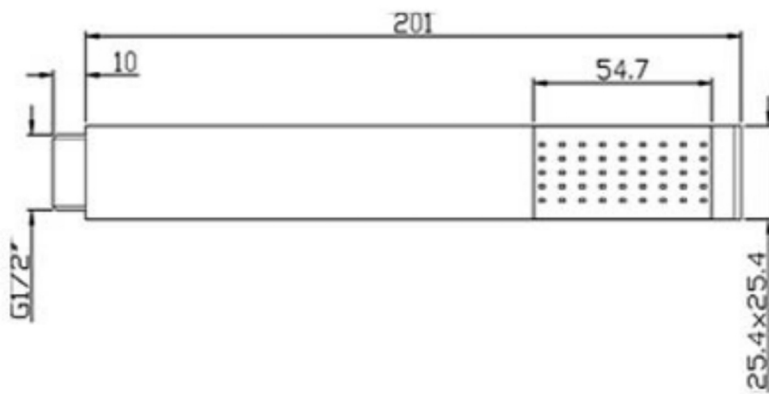

Technical Data Sheet

Product range: Shower Handle

Product code: 9222

Finishes Available: Chrome

Min Pressure:
LP 0.2

Approvals:
N/A

Connections:
G 1/2"

Warranty:
15 Years (5 on cartridges)