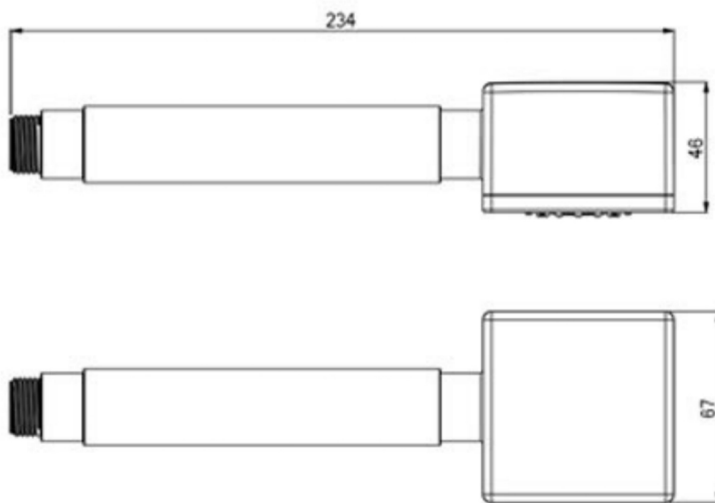

# Technical Data Sheet

Product range: Shower Handle

Product code: A0305

Finishes Available: Chrome

**Min Pressure:**  
LP 0.2

**Approvals:**  
N/A

**Connections:**  
G 1/2"

**Warranty:**  
15 Years (5 on cartridges)