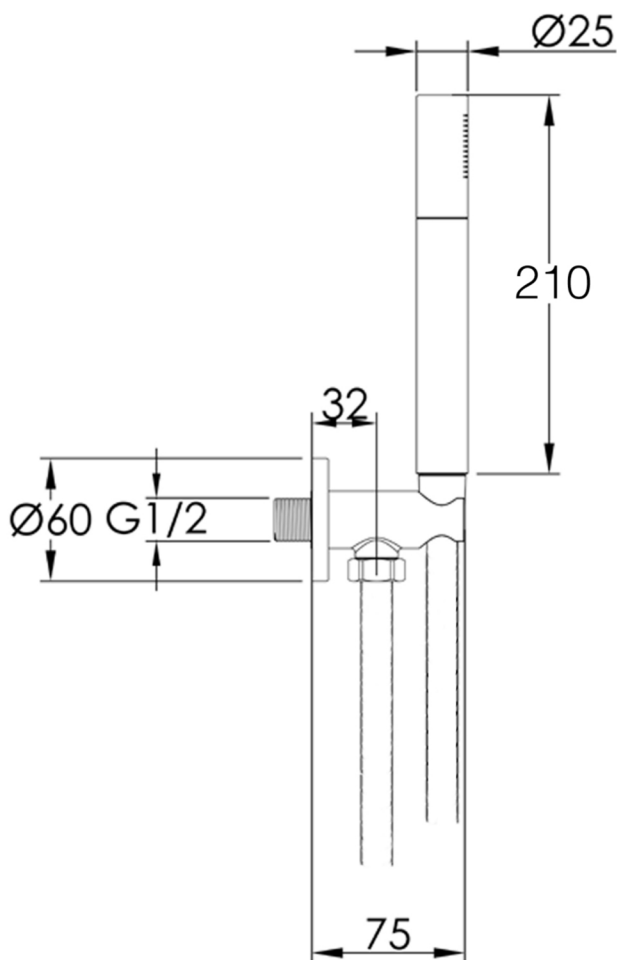

Technical Data Sheet

Product range: INOX

Product code: IXROUND/WS

Finishes Available: Stainless Steel

Min Pressure:

LP 0.2

Approvals:

WRAS

Connections:

G 1/2"

Warranty:

15 Years (5 on cartridges)

Flow Rate

0.2Bar: 4.8L/min

0.5Bar: 5.6L/min

1Bar: 7L/min