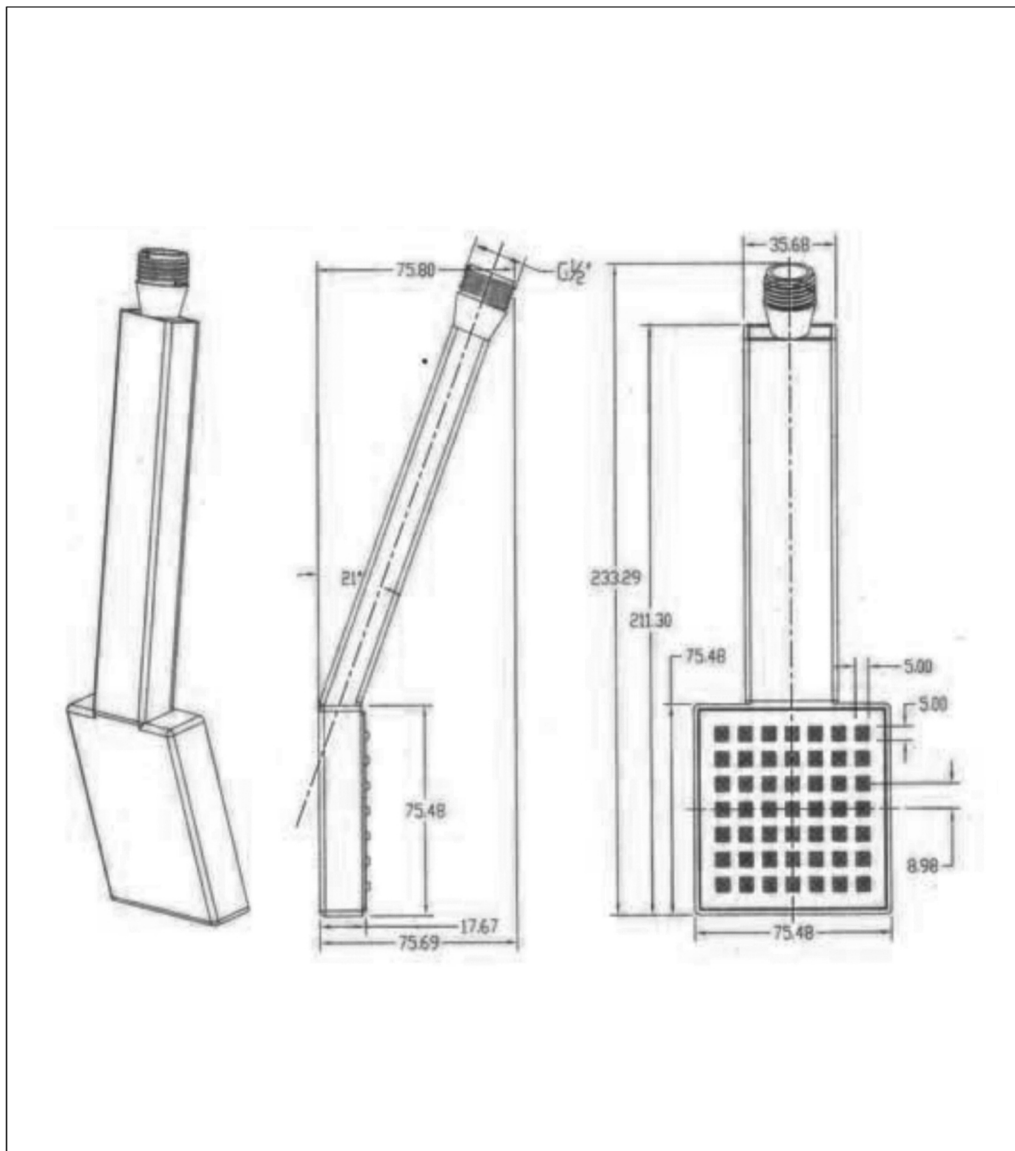

Technical Data Sheet

Product range: Shower Handle

Product code: K1 HANDLE

Finishes Available: Chrome

Min Pressure:

LP 0.2

Approvals:

N/A

Connections:

G 1/2"

Warranty:

15 Years (5 on cartridges)